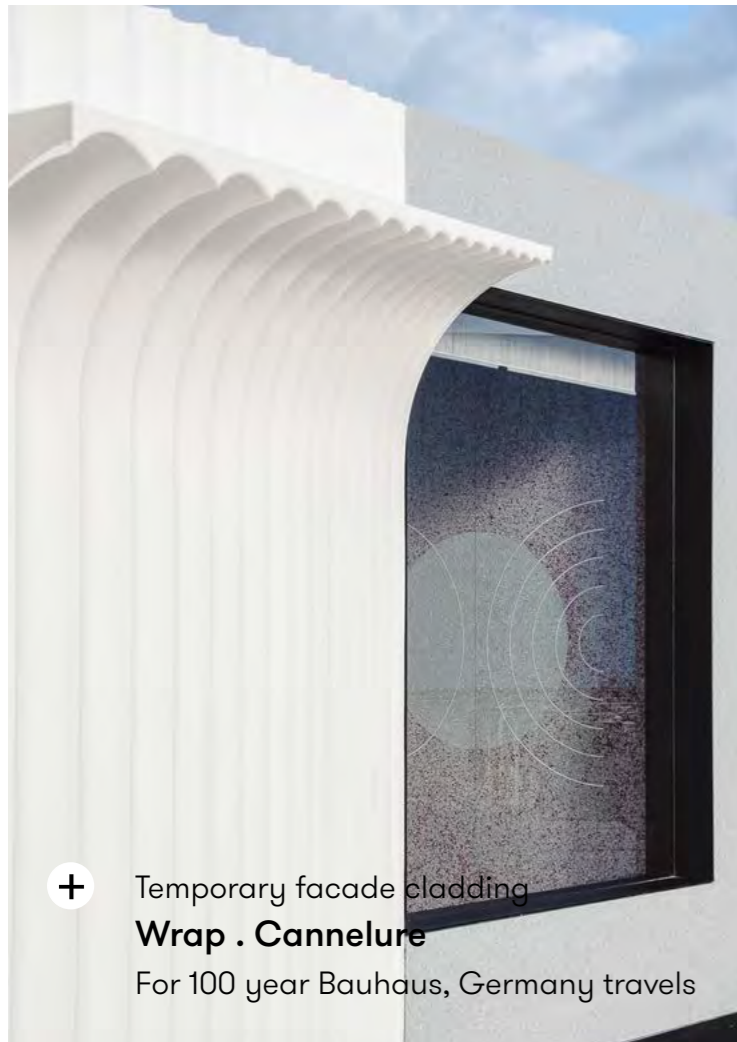

+ Temporary facade cladding
Wrap . Cannelure
For 100 year Bauhaus, Germany travels