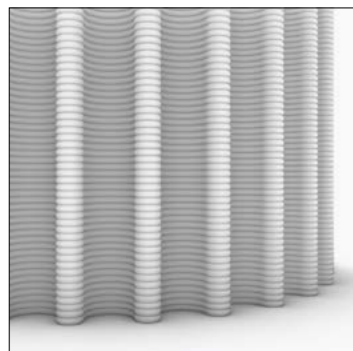

Product lines

Halfpipe

Pleat

Drape

Cannelure

Knit

www.aectual.com/systems/wrap

+ Wall panels
Wrap . Halfpipe system