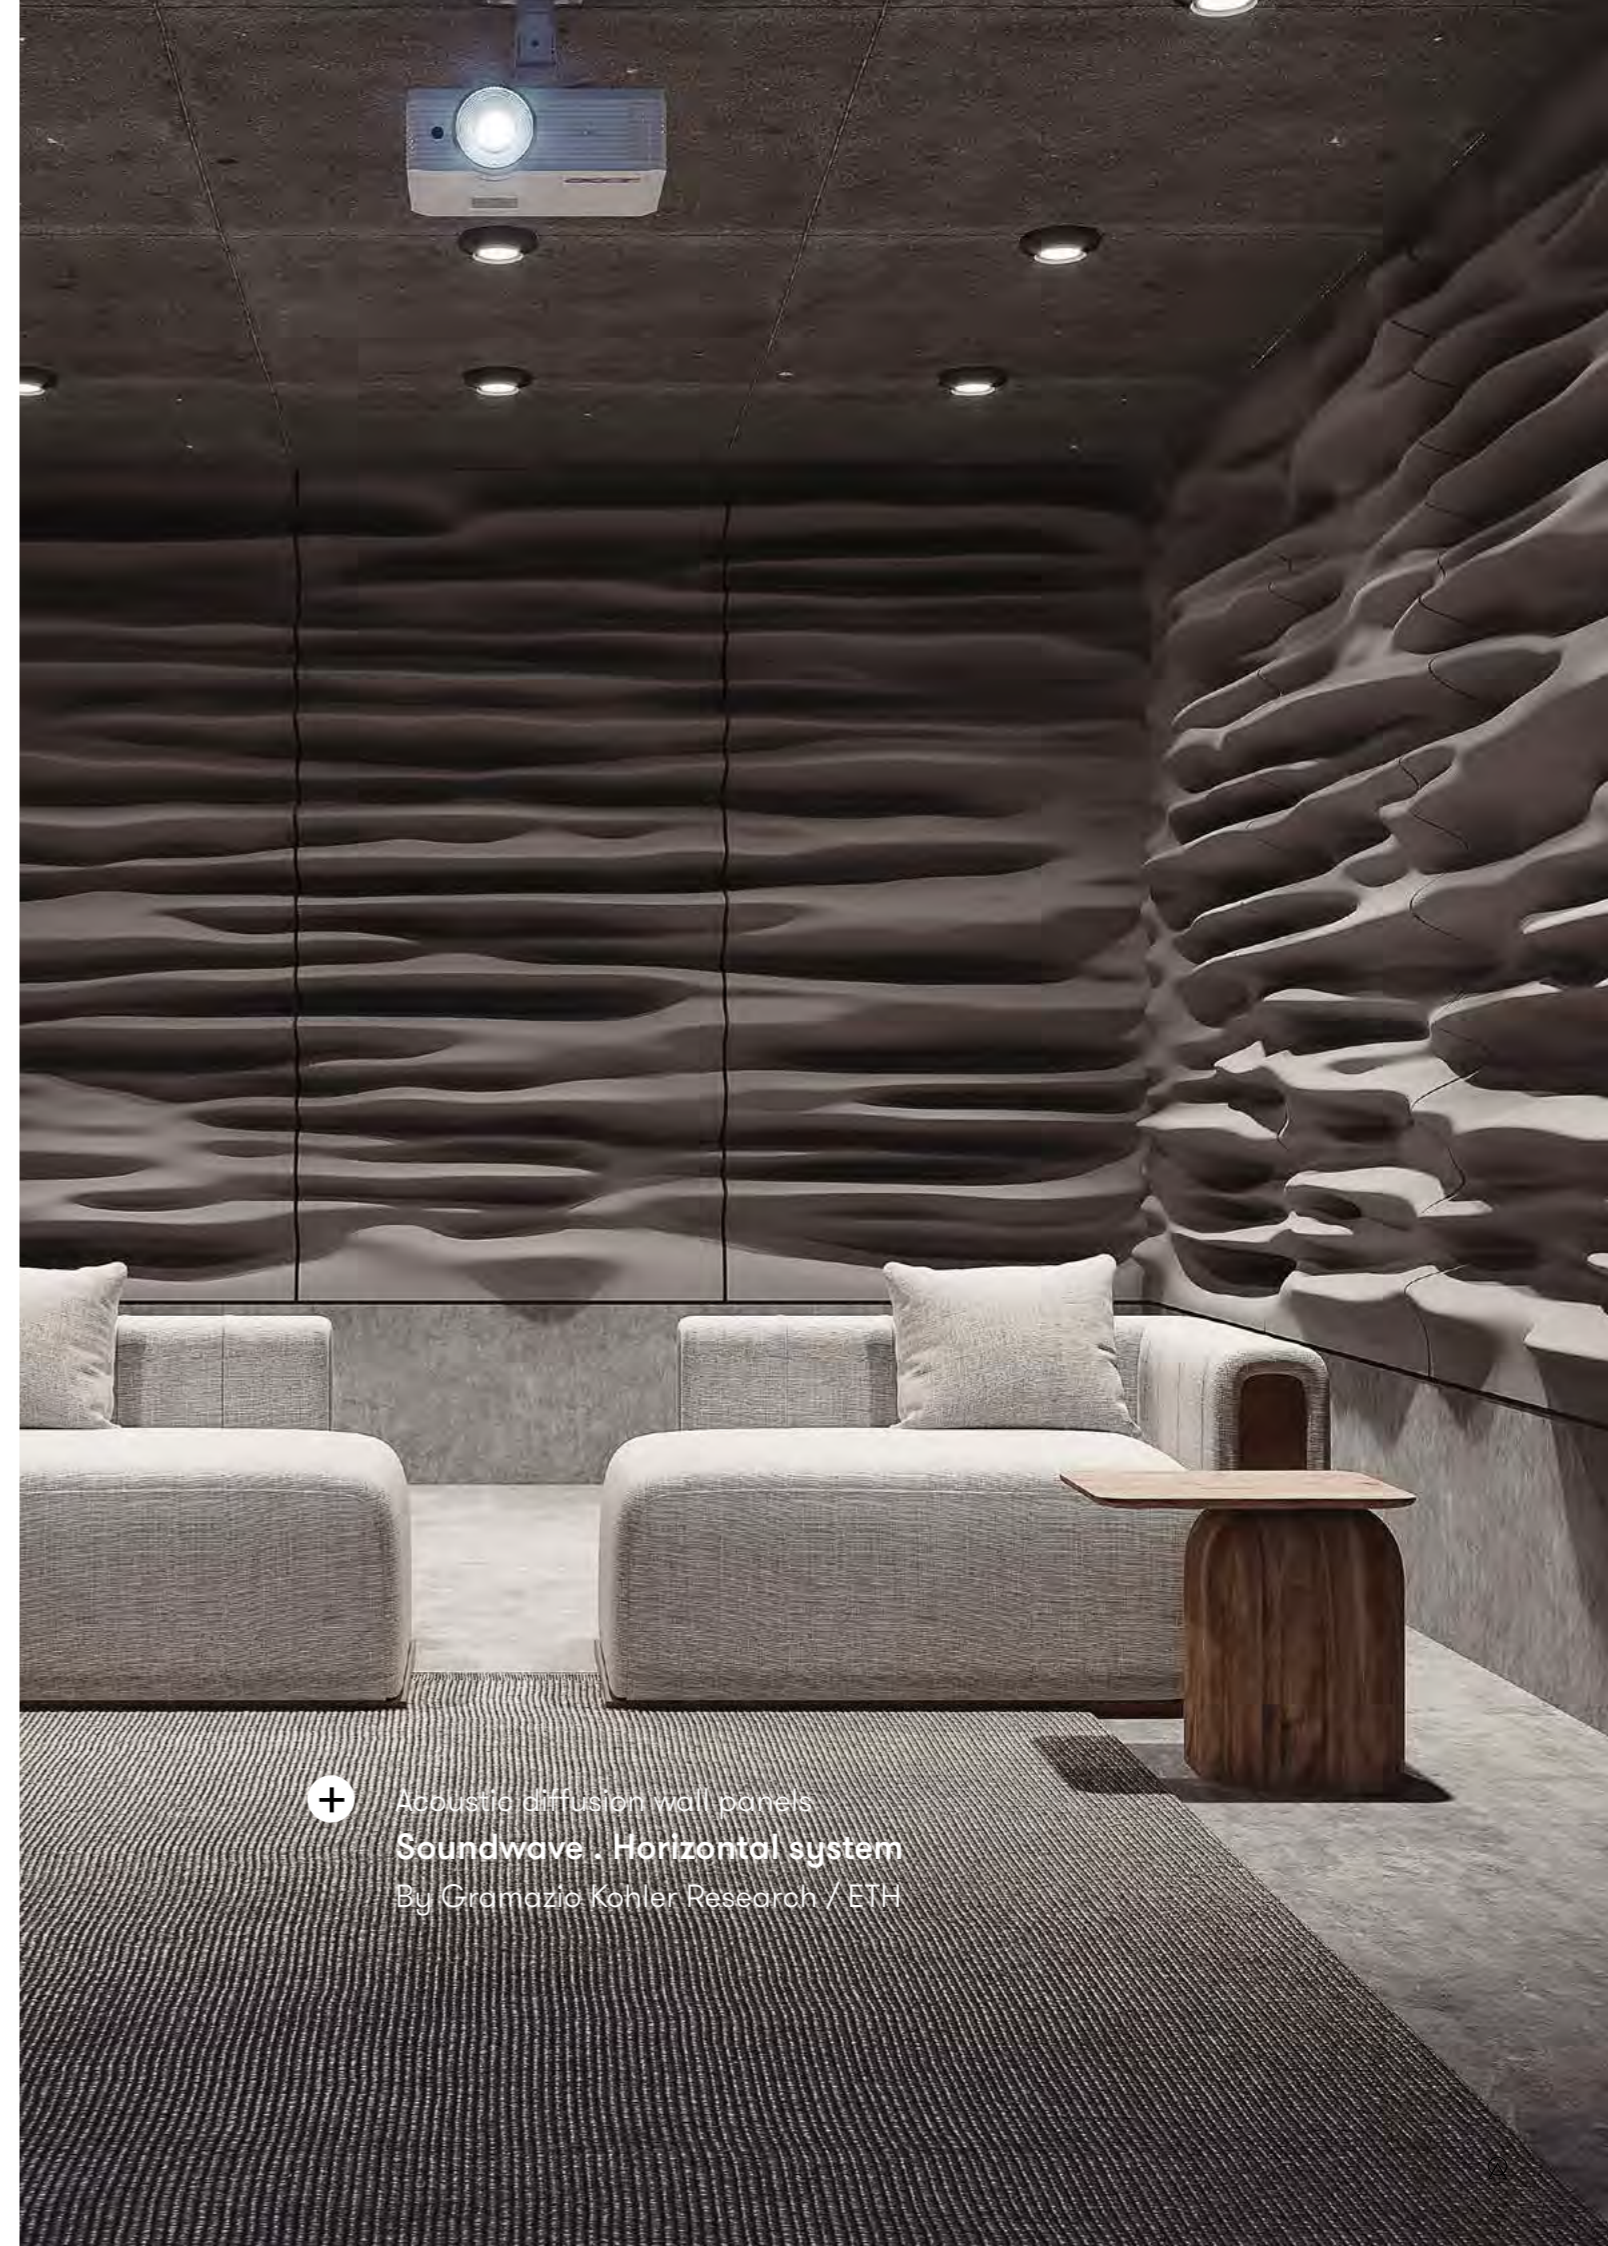

+ Acoustic diffusion wall panels
Soundwave . Horizontal system
By Gramazio Kohler Research / ETH