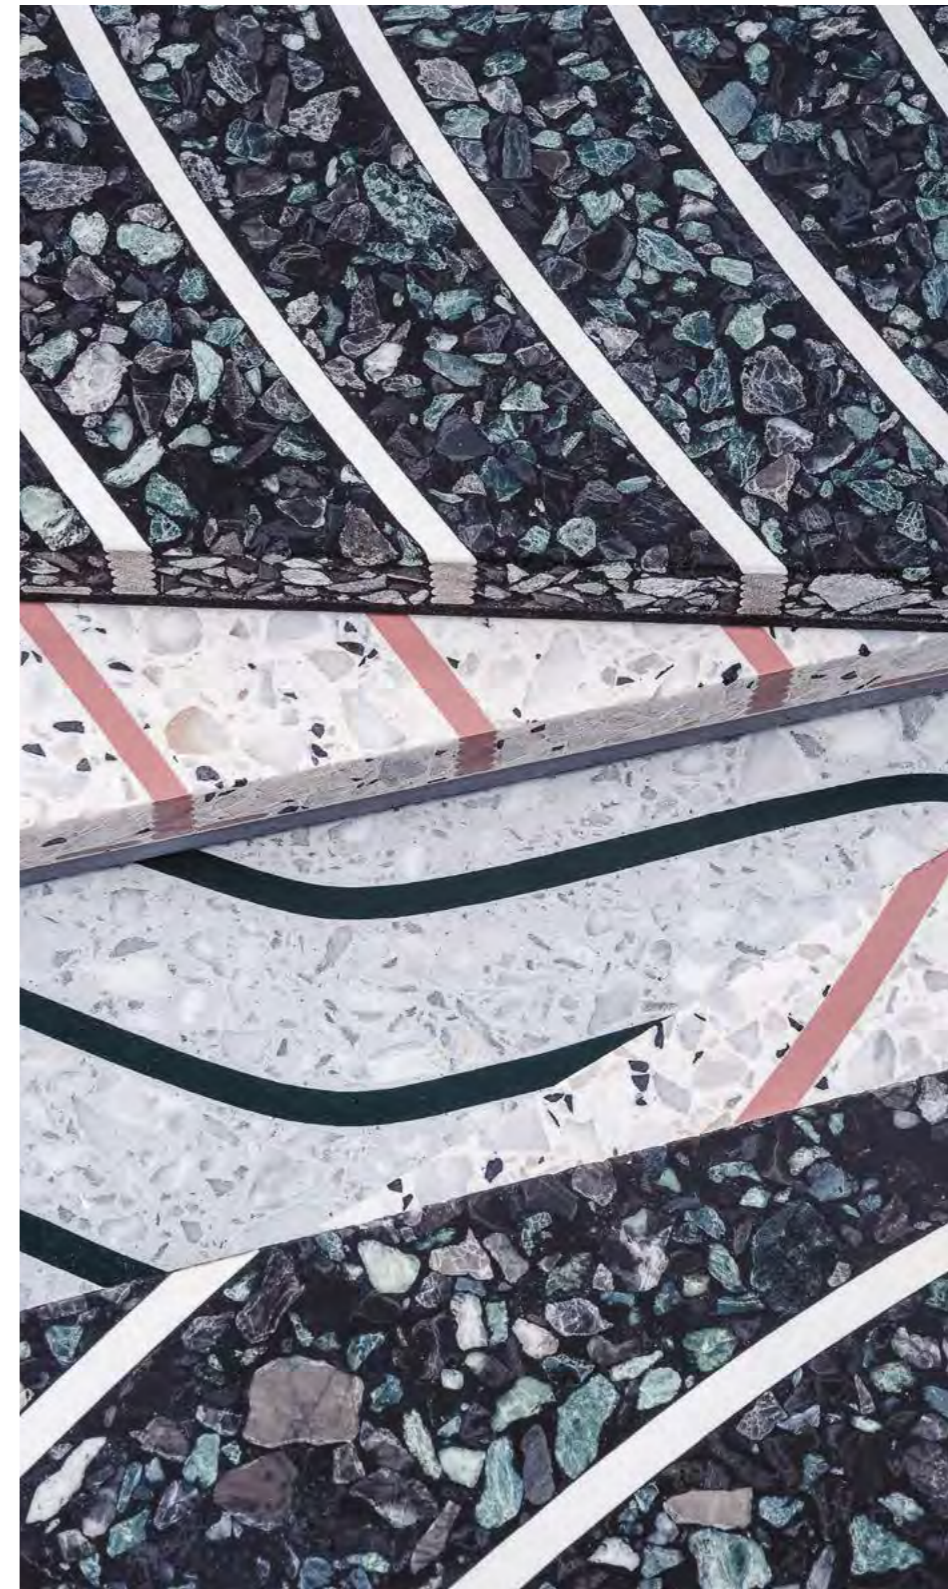

Explore our color & infill collection

Mix & match the color of your pattern with the color of the terrazzo binder & aggregate to create a truly unique floor

+ www.aectual.com/systems/pattern-terrazzo