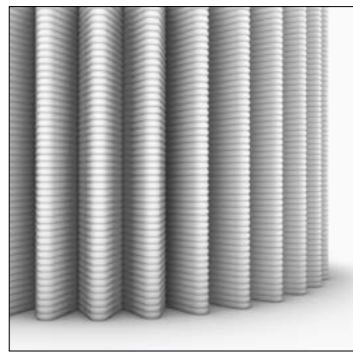

Column Planters

Interiors

Column Planters elevate every plant to become an iconic part of a space. Suddenly small plants can make a tree-like impression! Vary with several planters in height to create the perfect green addition to a space. Combine with our Wrap . system to match exactly with the textures of your walls.

Products

Pleat