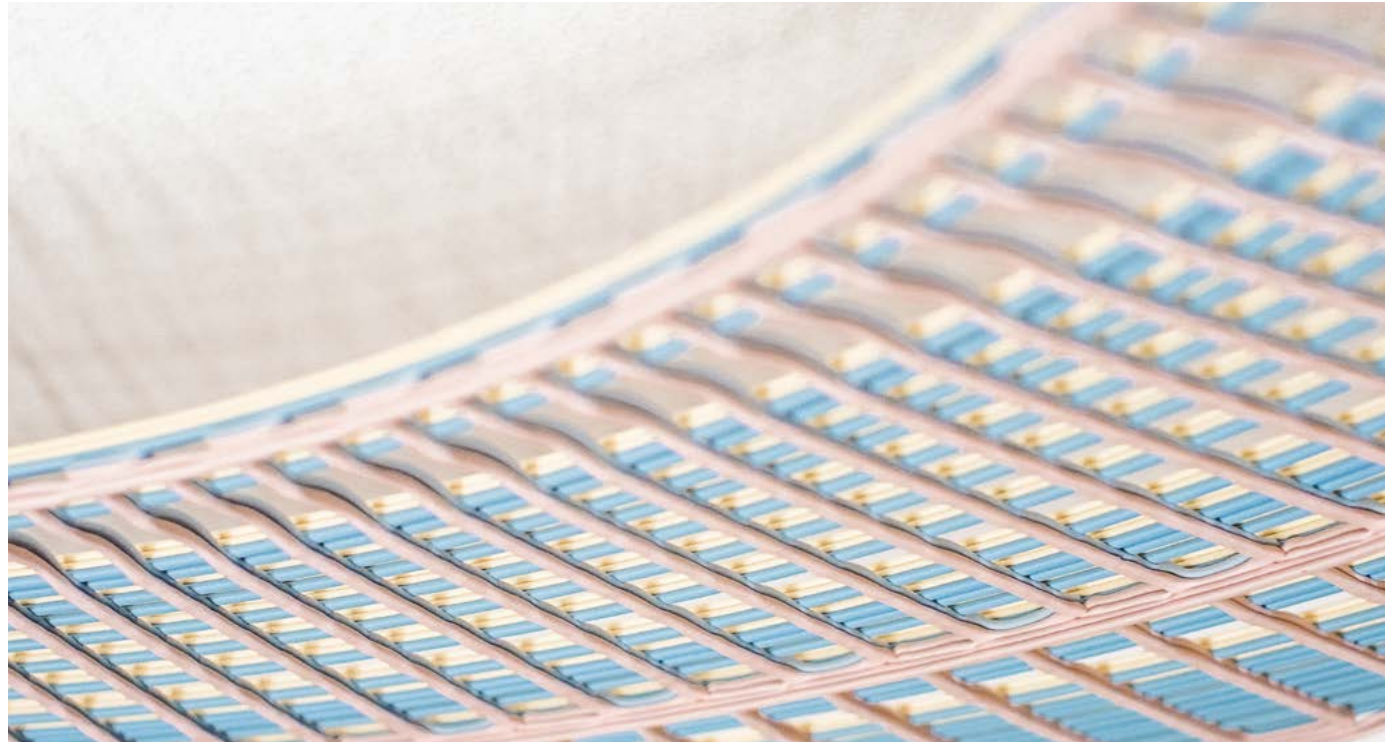

+ Concrete
Weave . Moiré system