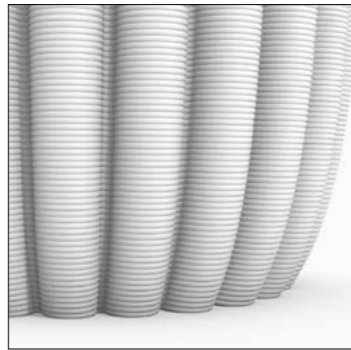

Puff Poufs

Interiors

From afar, the Puff Poufs remind somewhat of cacti, but these poufs are far more comfortable. They can be used as a seating element or coffee table and come in variable sizes and 'wraps' that can be endlessly configured to taste.

Available per direct

Product line

Halfpipe

www.aectual.com/objects/puff-poufs