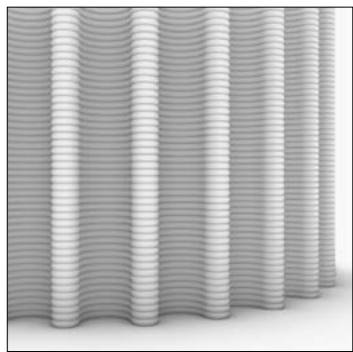

Boxy Planters

Interiors

Boxy Planters bring volume for plants in your space. They come in a rectangular or chamfered shape, size s, m, l, xl. Inside the Boxy's are smaller pots, allowing easy plant maintenance. Add the 'wrap' of your choice to match your walls, or combine several Boxy's with different wraps for a playful effect.

Products

Cannelure

[+ www.aectual.com/objects/boxy-planter](https://www.aectual.com/objects/boxy-planter)

Planter
Boxy . Halfpipe