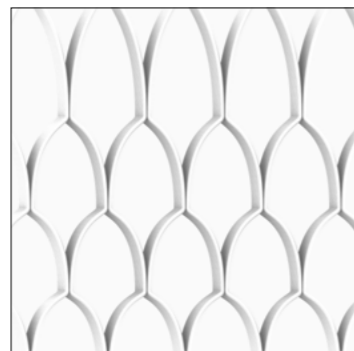

Mesh .

Partition screens, Window coverings

The Mesh . system consists of highly graphic, thin hanging partition screens with patterns that can change in size & shape. Configure the direction of the shape to create more dense or more open patterns. Use the system as a spatial solution to guide routing and atmosphere. The system is scalable to any area and available in your color of choice.

Product line

Scallop

[+ www.aectual.com/systems/mesh-curve](http://www.aectual.com/systems/mesh-curve)