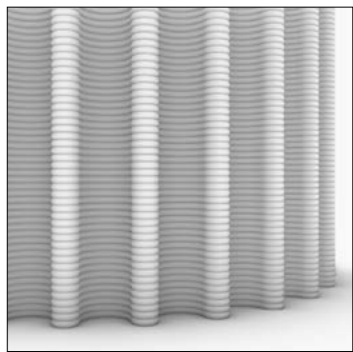

Column Planters

Interiors

Column Planters elevate every plant to become an iconic part of a space. Suddenly small plants can make a tree-like impression! Vary with several planters in height to create the perfect green addition to a space. Combine with our Wrap . system to match exactly with the textures of your walls.

Products

Cannelure

[+ www.aectual.com/objects/column-planter](https://www.aectual.com/objects/column-planter)