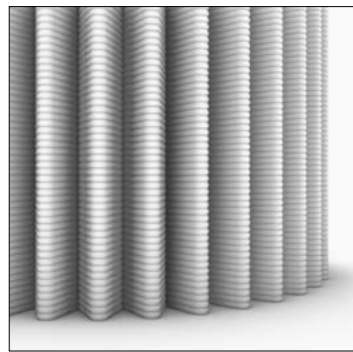

Kami Table

Interiors - Aectual X Ocoony

The Kami is a modern design classic, designed by Joost van der Vecht for Ocoony. Its lid is made from paper and wood, and fully recyclable. With its 3D printed base from recycled drink carton material, the table now gets an extra dimension in color and texture.

Available October 2022

Products

Pleat