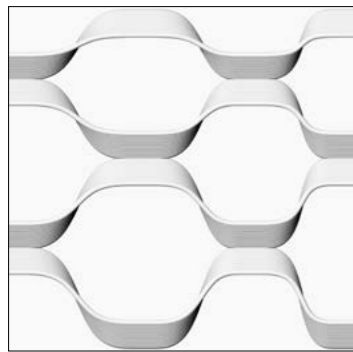

Cacti

Planter screen

Offices, hotels, and homes flourish by adding flora, and the Cacti divider wall does exactly that. Its 3D printed patterns create generous pockets for plants, or other objects. The system can be used as a self-standing divider or as an entire made-to-measure feature wall that's connected to the floor and the ceiling for support.

Product line

Cacti

www.aectual.com/systems/cacti