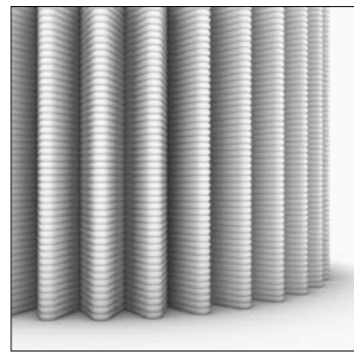

Wrap .

Window panels, Column Coverings, Furniture object, Temporary facades

The Wrap . system allows you to fully shape wall panels to your functional and aesthetic needs. You can 'wrap' interiors and objects to create a totally bespoke finish. Benefit from the freedom of form and integrate functions such as seating, shelving and product displays, into one wall element. Easy to adapt to every size of space and available in your color of choice.

Product lines

Pleat

www.aectual.com/systems/wrap