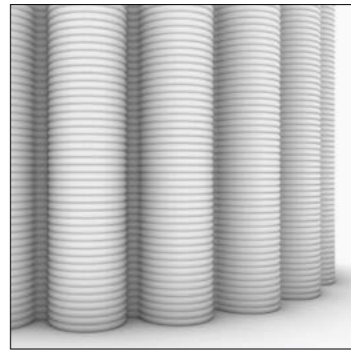

Connected Planters

Interiors

Connected Planters enable you to create playful strings of planters and vary in direction as well as height. Pick your favorite 'wrap' to finish the look.

Available end 2022

Products

Halfpipe

[+ www.aectual.com/objects/connected-planter](https://www.aectual.com/objects/connected-planter)

+ Planter
Connected . Pleat

+ Planter
Connected . Pleat