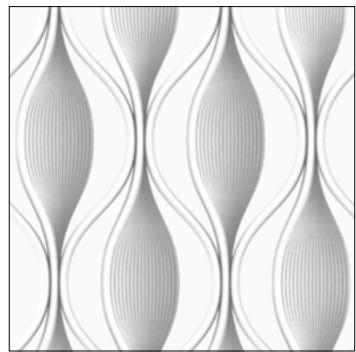

Gradient .

Screens, Window coverings, Wall panels, Furniture panels, Outdoor canopies

The Gradient system plays with light & privacy through adaptive patterns that gradually open and close. Every cell in this product has a louvre that can be positioned at an exact angle. This allows you to create bespoke graphic and brand designs, precise sun shading, and play with privacy. Use it as hanging screens to provide tailored shade in front of windows, or self-standing room divider. Scalable to every area size and available in your color of choice.

Product line

Curve