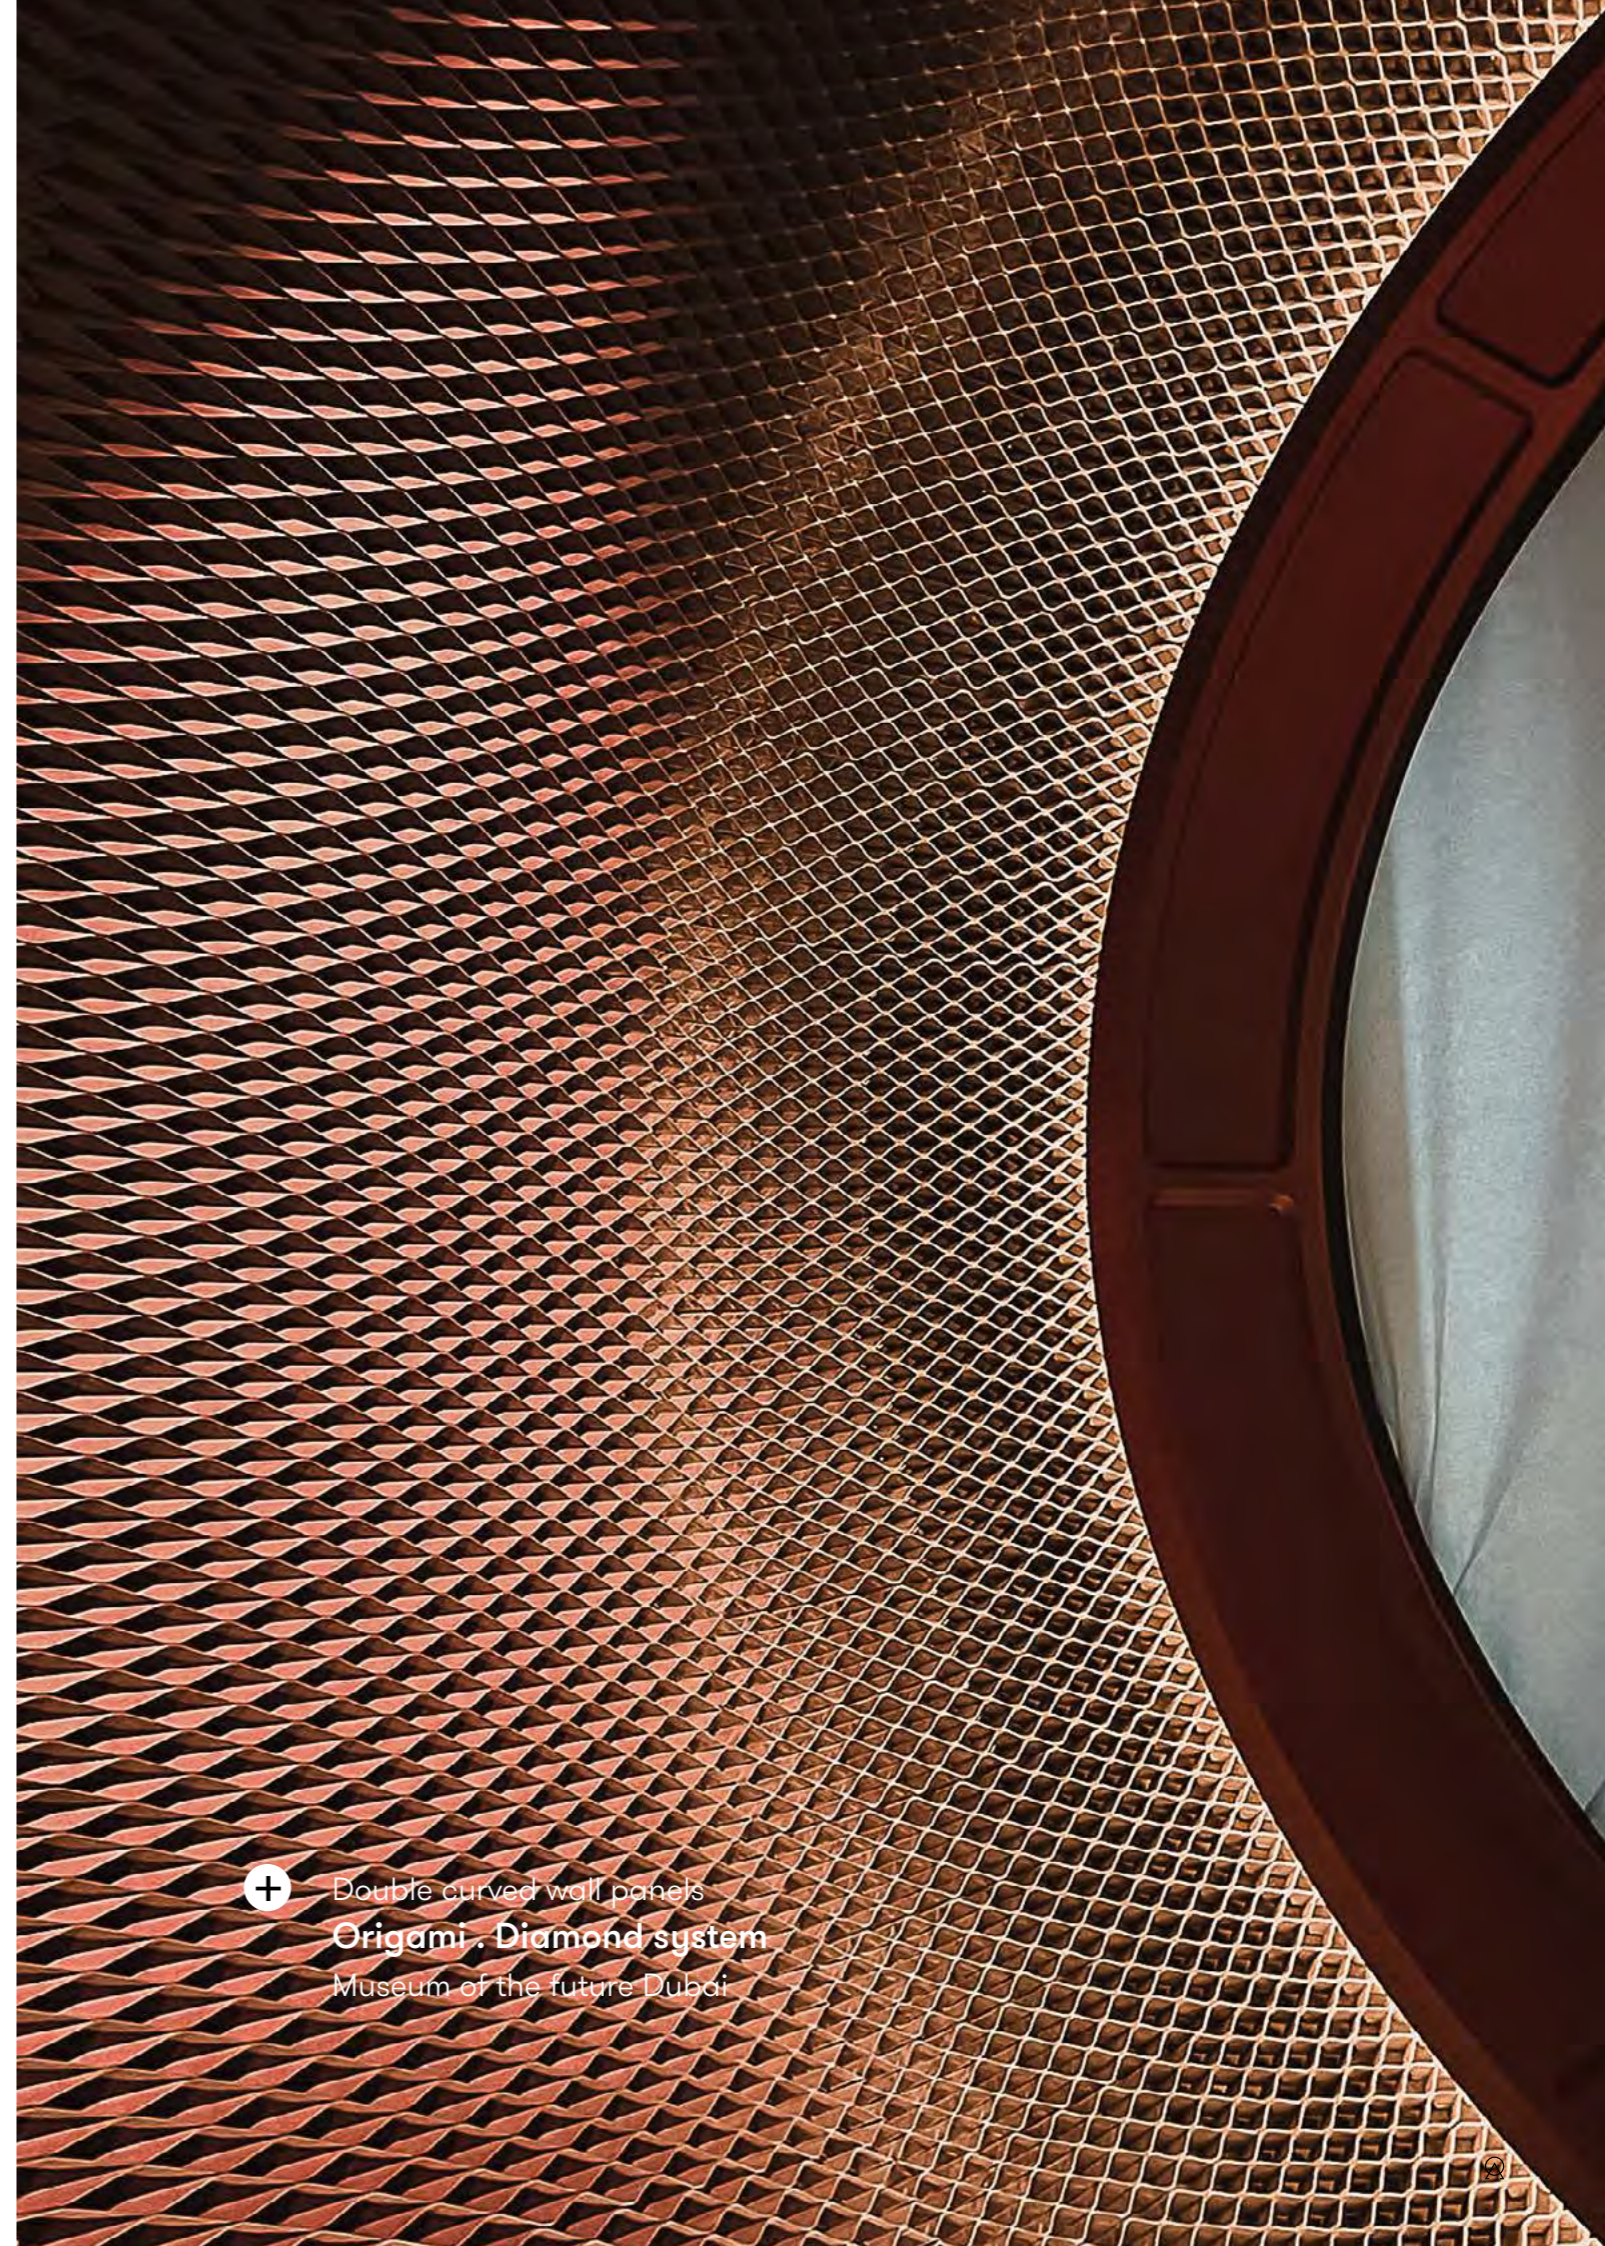

[+](#) Double curved wall panels
Origami . Diamond system
Museum of the future Dubai