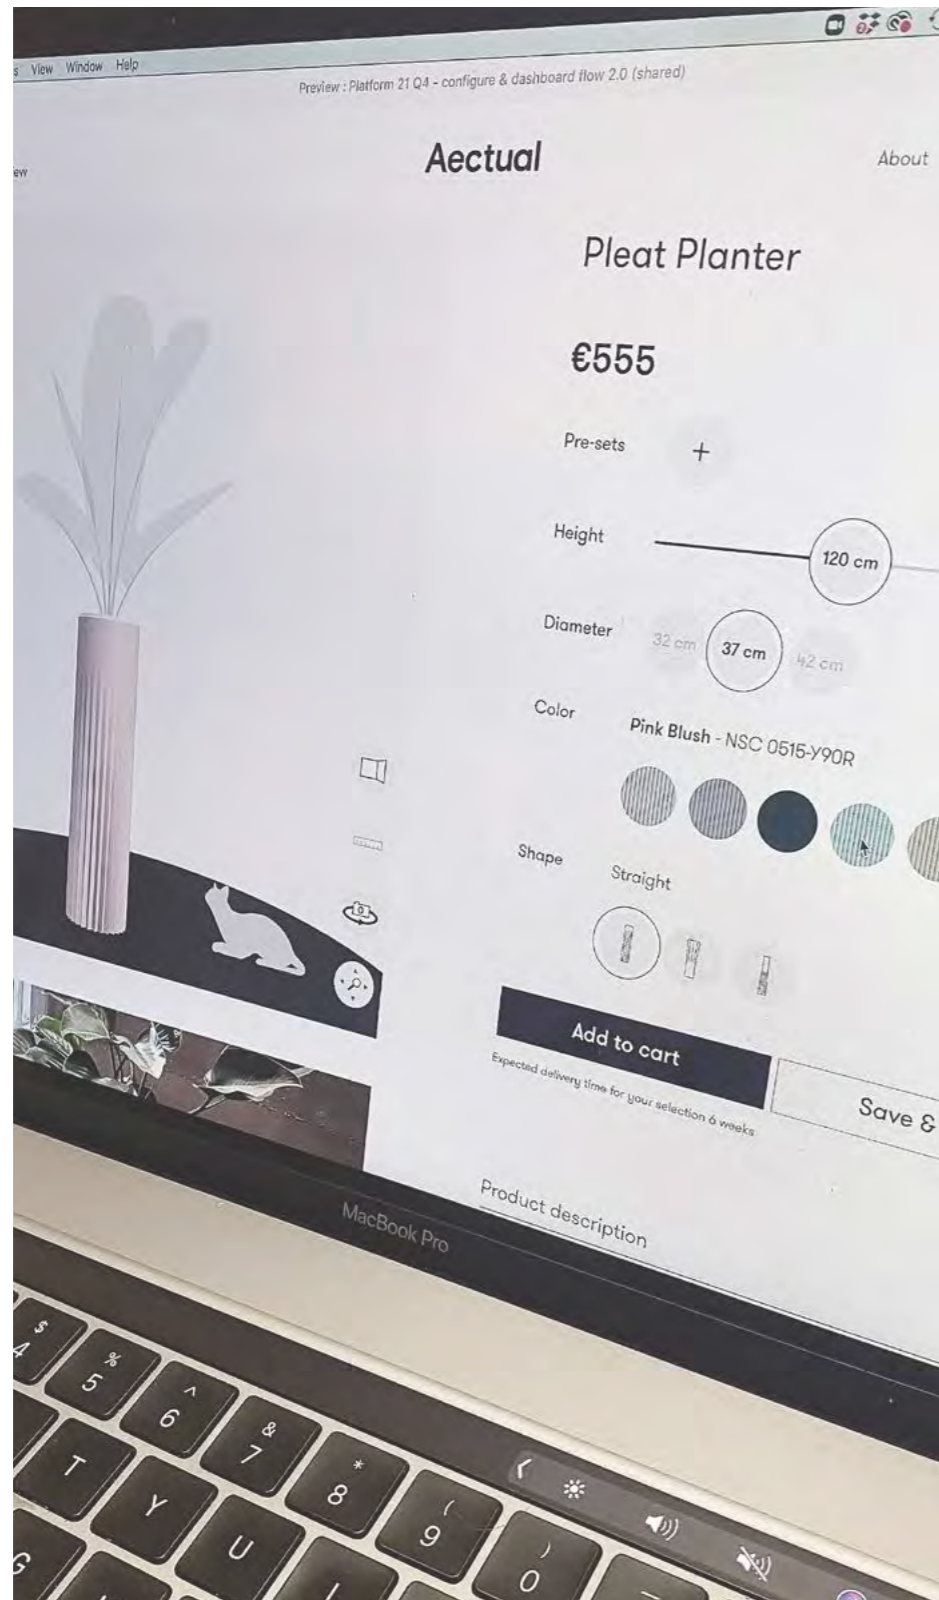

Connect to our
online tools
& create your
tailor-made solution

Check latest
product updates
& possibilities
on our website

+ www.aectual.com