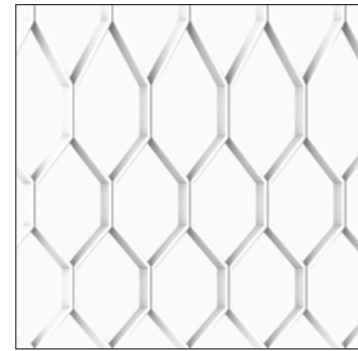

Hexagon

[+ www.aectual.com/systems/mesh-curve](http://www.aectual.com/systems/mesh-curve)