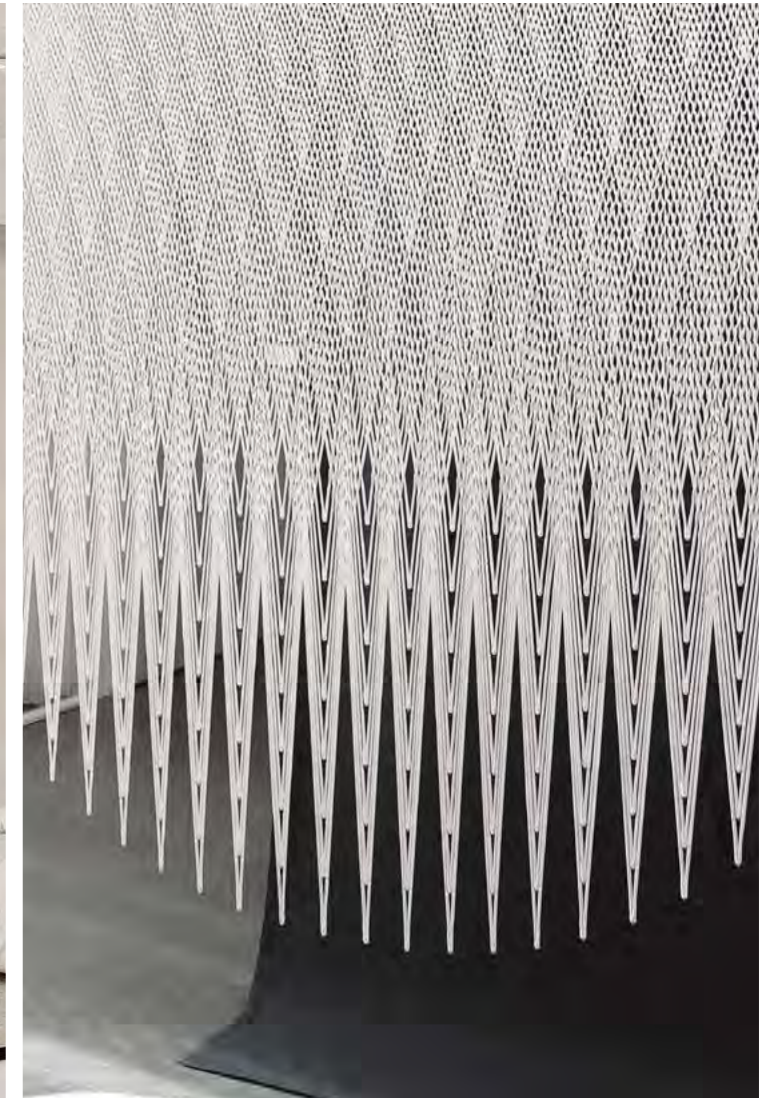

+ Hanging screens
Crochet . Diamond system