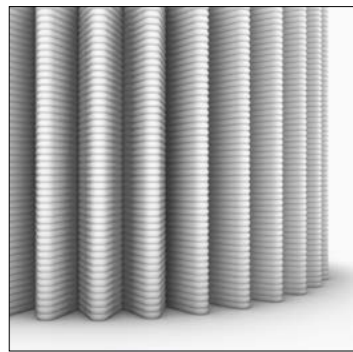

Boxy Planters

Interiors

Boxy Planters bring volume for plants in your space. They come in a rectangular or chamfered shape, size s, m, l, xl. Inside the Boxy's are smaller pots, allowing easy plant maintenance. Add the 'wrap' of your choice to match your walls, or combine several Boxy's with different wraps for a playful effect.

Products

Pleat