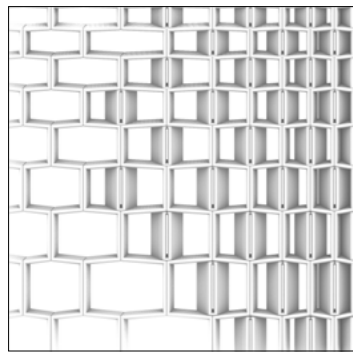

Pixel .

Partition screens, Window coverings

The Pixel . system is an adaptive & transparent spatial divider system suitable for a wide range of settings. Its screens achieve modern expression through abstract patterns and bring a subtle level of privacy. Every pixel in the surface can be open or closed, casting decorative shadows, and giving structure to a floorplan. You can create infinite patterns & symbols based on your design, in line with your space & brand, and realize your own unique signature aesthetic. Scalable to every area size and available in your color of choice.

Product line

Brick

+ www.aectual.com/systems/pixel-brick