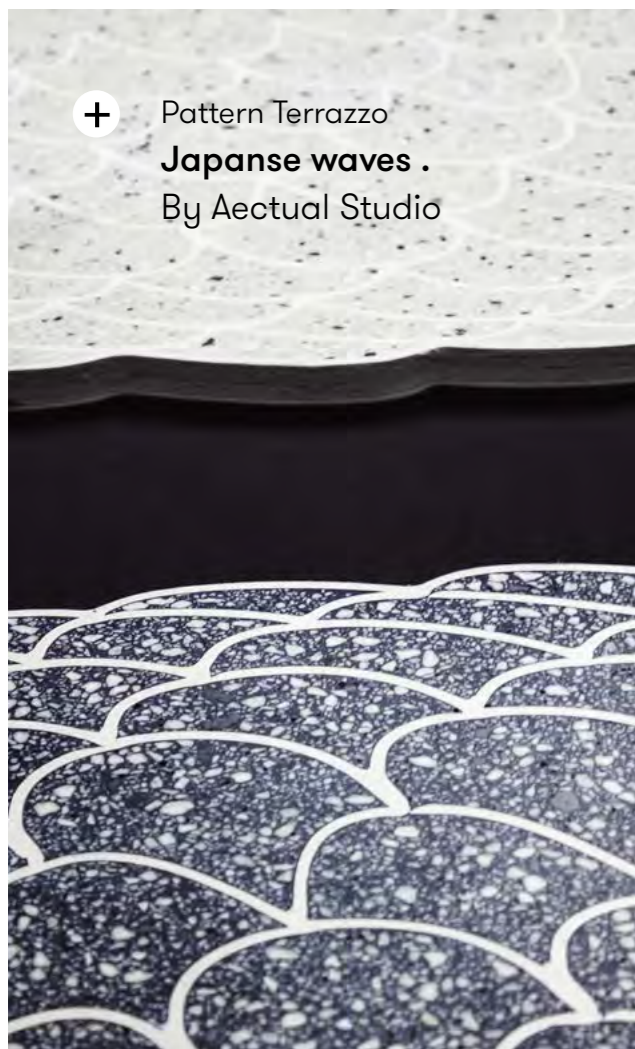

+ Pattern Terrazzo
Japanese waves .
By Aectual Studio