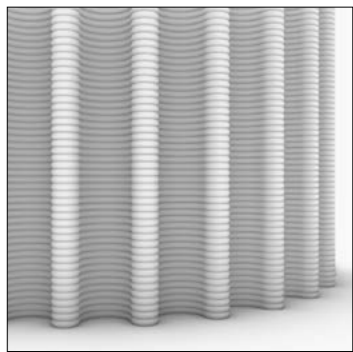

Available October 2022

Products

Pleat

Wave

Halfpipe

Cannelure

Knit

[+ www.aectual.com/objects/kami](http://www.aectual.com/objects/kami)