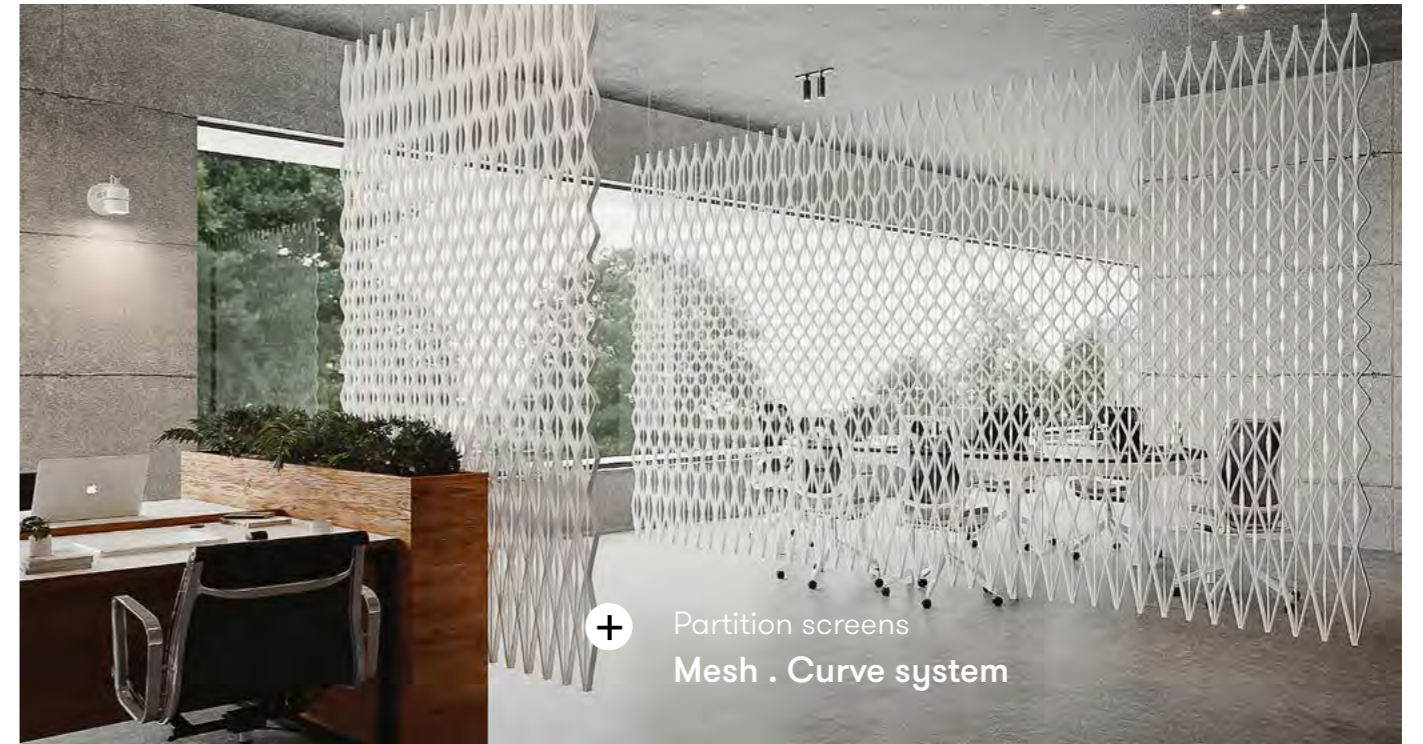

+ Partition screen
Mesh . Curve
#023

+ Partition screens
Mesh . Curve system

+ Table Screen
Mesh . Brick
#415

Crochet .

Partition screens, Wall panels

The notion of 'architectural intimacy' inspired the design of the Crochet . system . The 3D printing technique is applied in such a way that an almost crocheted effect appears, creating a tactile and flexible structural fabric. The system brings a high level of privacy and is perfect for creating intimate settings in a larger space or enhancing atmosphere as unique wall paneling.