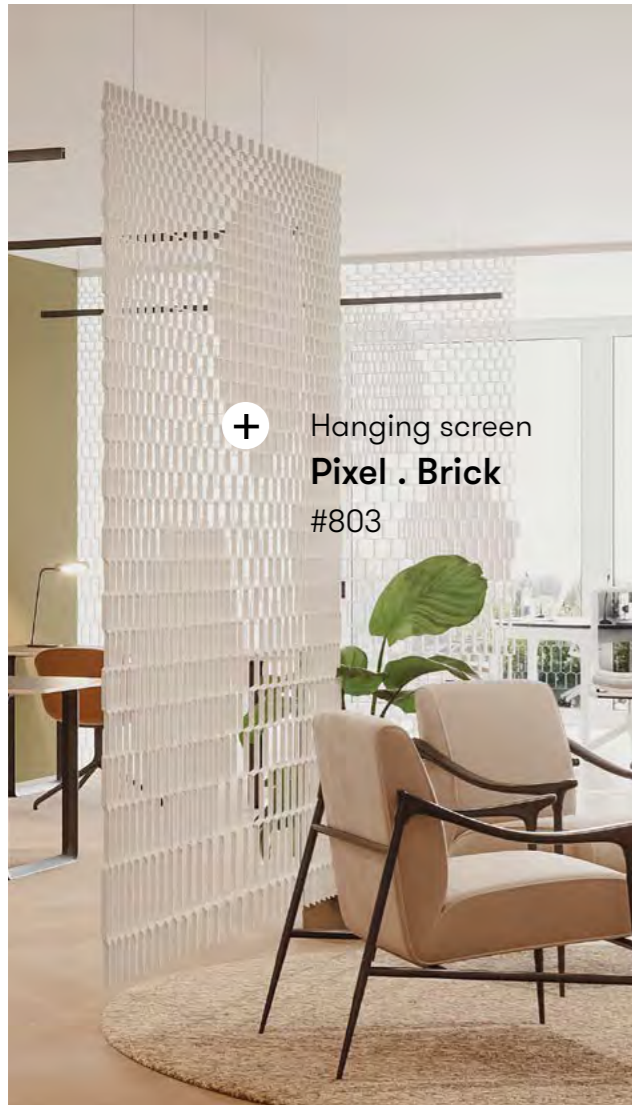

+ Hanging screen
Pixel . Brick
#803