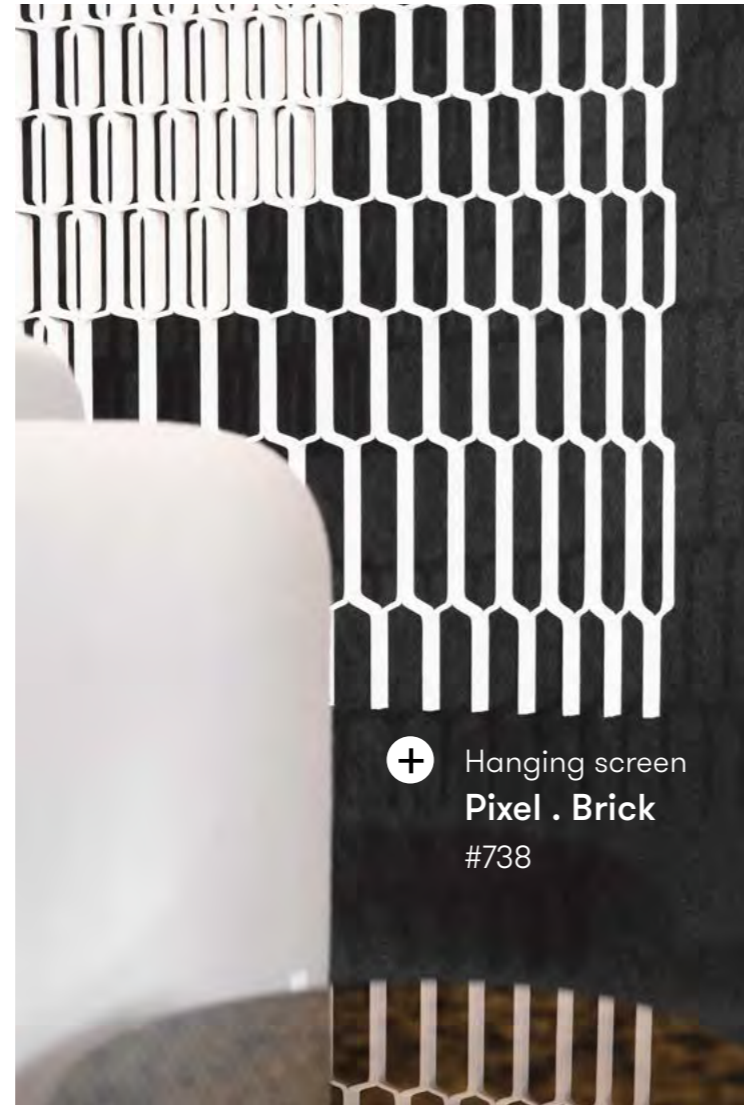

+ Hanging screen
Pixel . Brick
#738