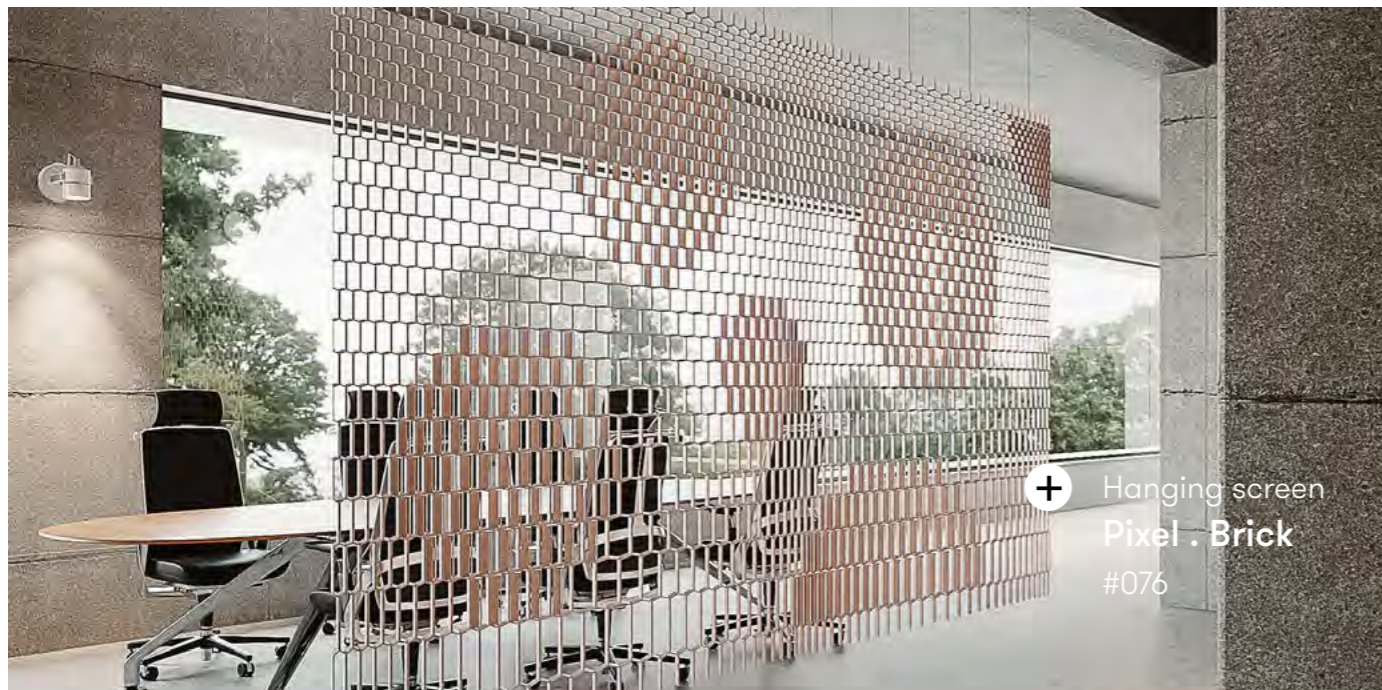

+ Hanging screen
Pixel . Brick
#076