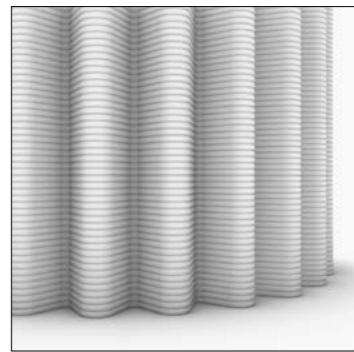

Column Planters

Interiors

Column Planters elevate every plant to become an iconic part of a space. Suddenly small plants can make a tree-like impression! Vary with several planters in height to create the perfect green addition to a space. Combine with our Wrap . system to match exactly with the textures of your walls.

Products

Wave

[+ www.aectual.com/objects/column-planter](https://www.aectual.com/objects/column-planter)