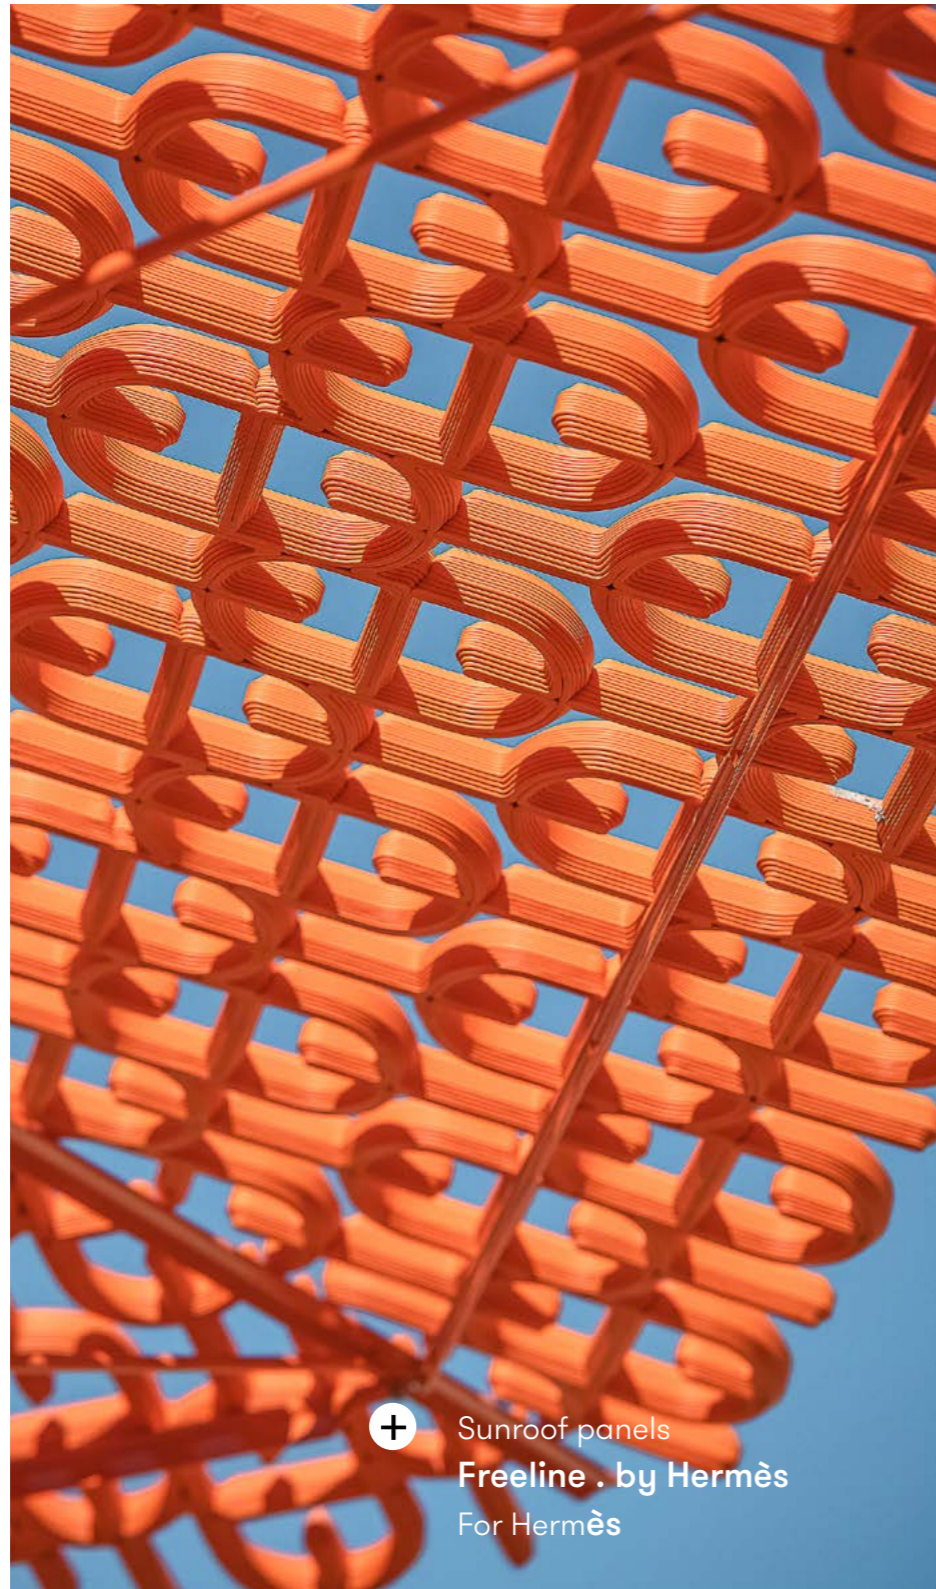

+ Sunroof panels
Freeline . by Hermès
For Hermès

+ Kiosk panels
Freeline . by Hermès
For Hermès

Cacti

Planter screen

Offices, hotels, and homes flourish by adding flora, and the Cacti divider wall does exactly that. Its 3D printed patterns create generous pockets for plants, or other objects. The system can be used as a self-standing divider or as an entire made-to-measure feature wall that's connected to the floor and the ceiling for support.