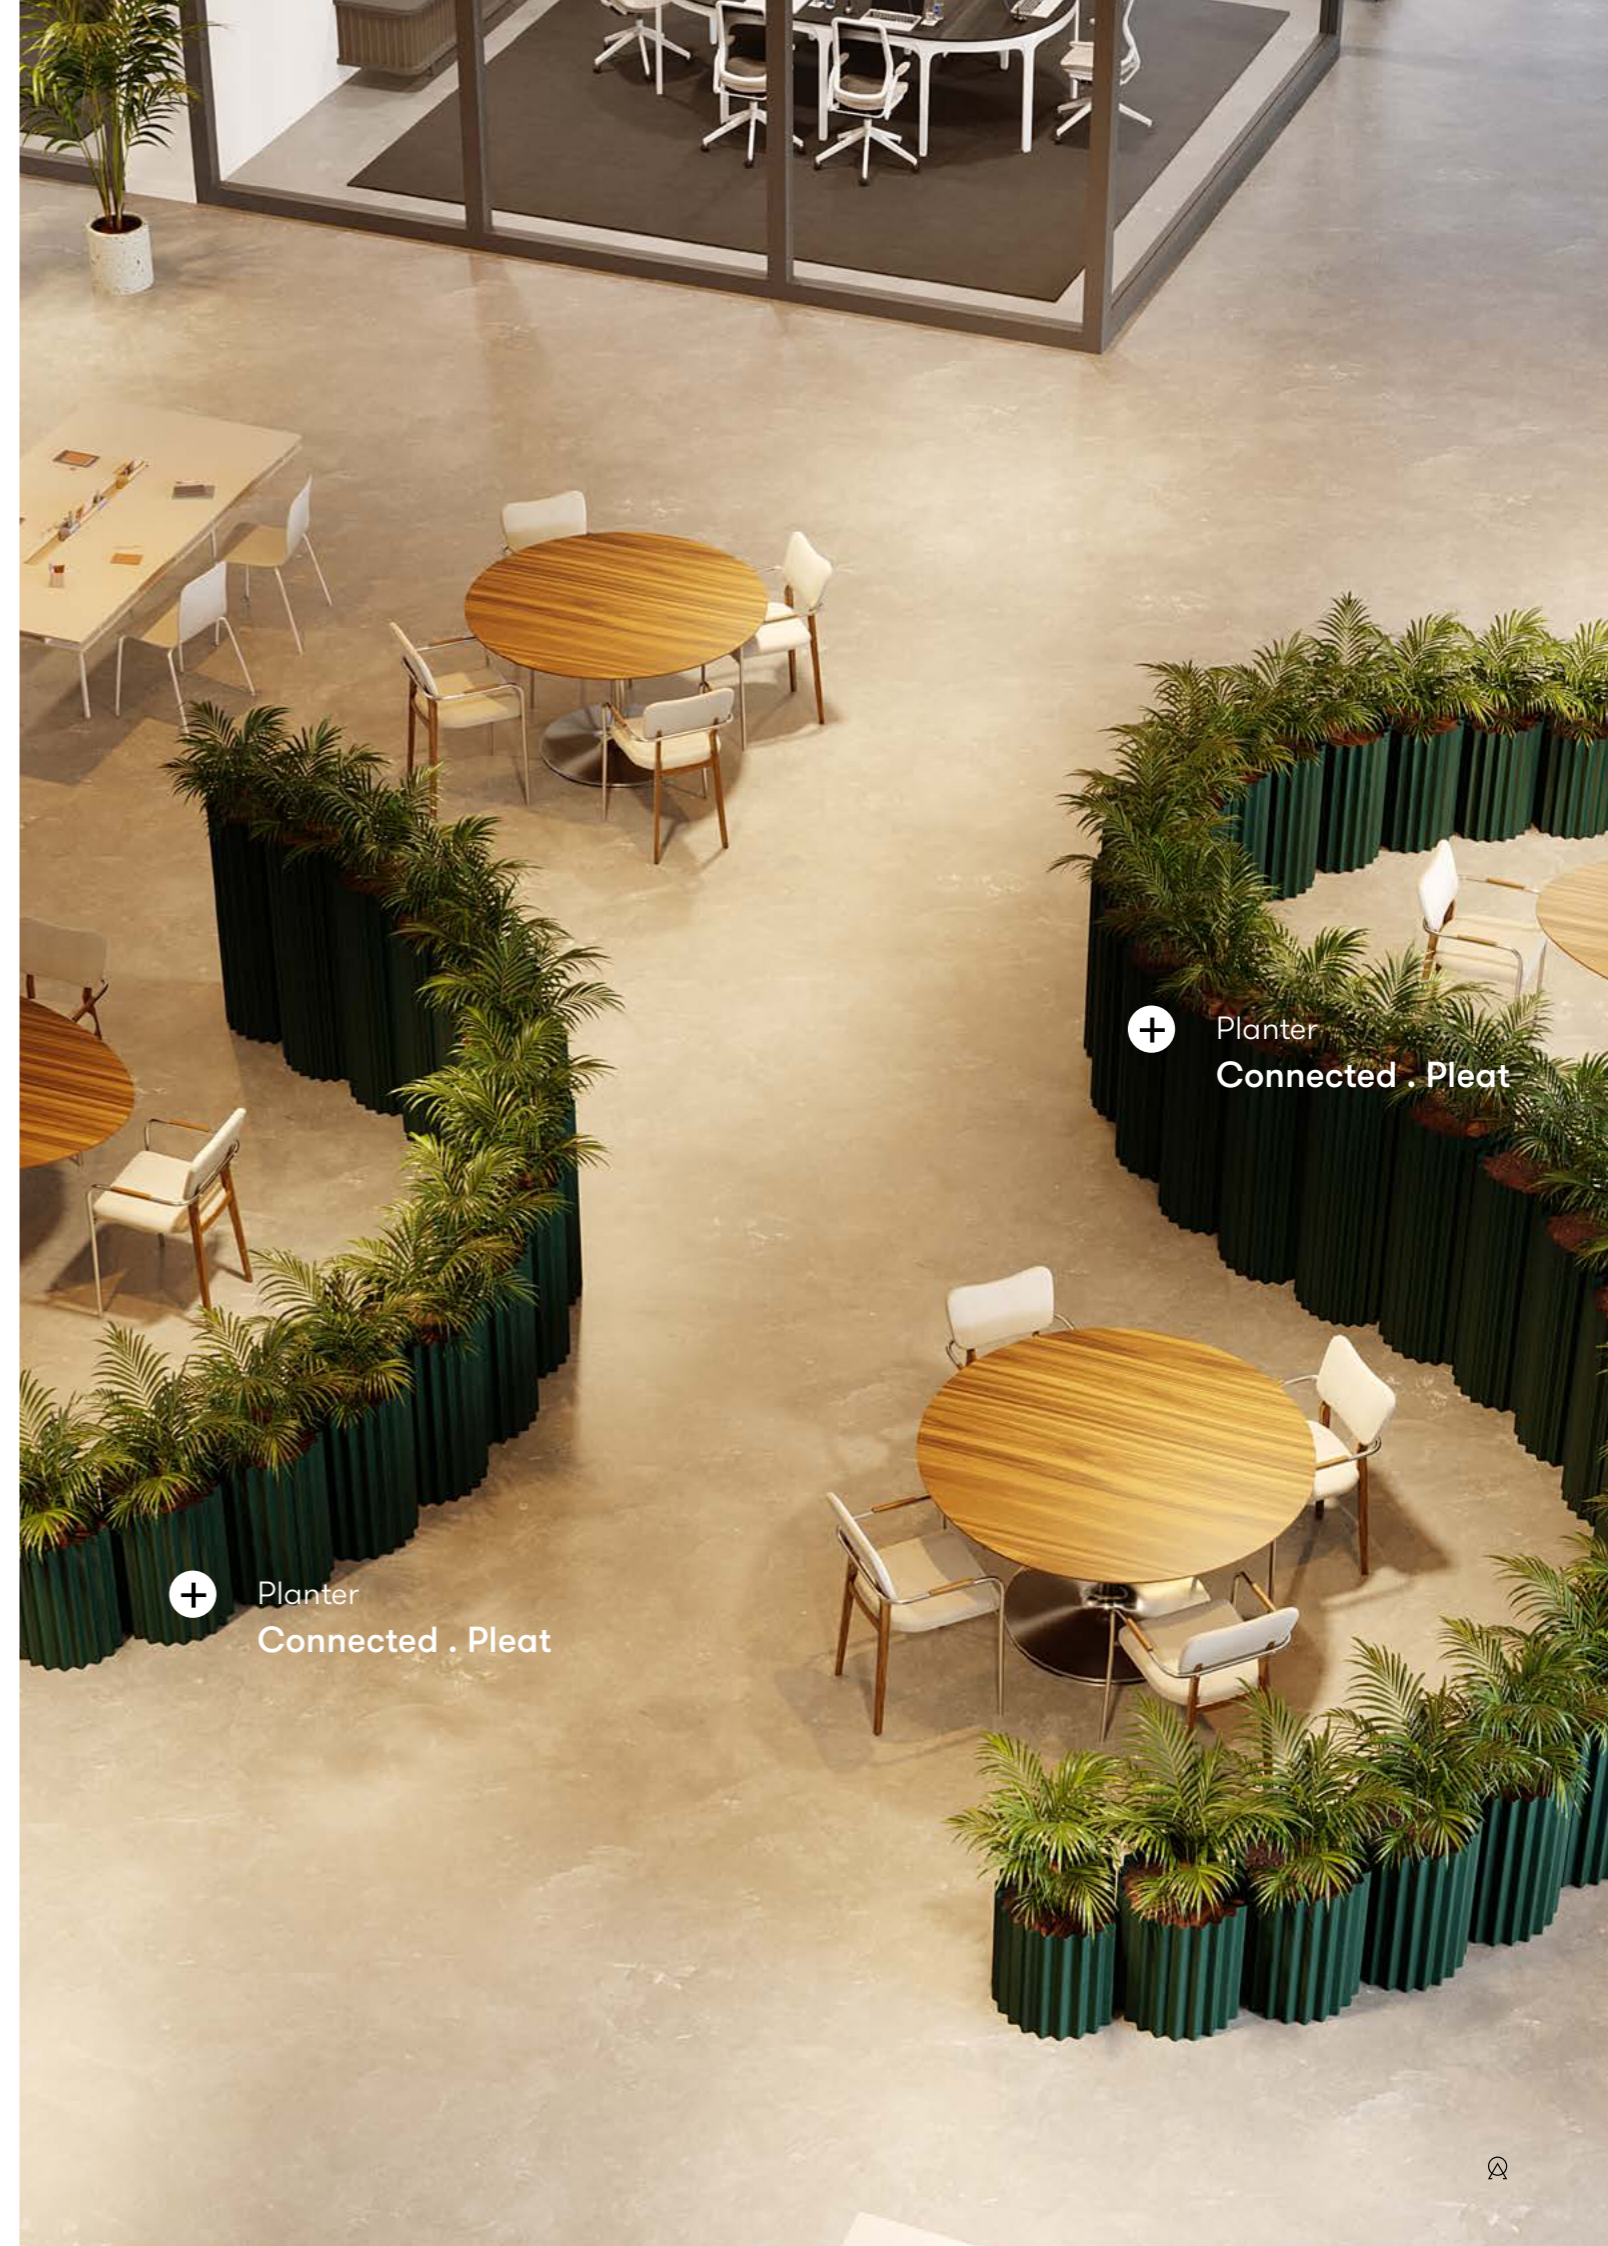

Meeting rooms

Products: Wrap

+ www.aectual.com/objects

Connected Planters

Interiors

Connected Planters enable you to create playful strings of planters and vary in direction as well as height. Pick your favorite 'wrap' to finish the look.

Available end 2022

Products

Pleat

Halfpipe

Canelure

Knit

[+ www.aectual.com/objects/connected-planter](https://www.aectual.com/objects/connected-planter)

+ Planter
Connected . Pleat