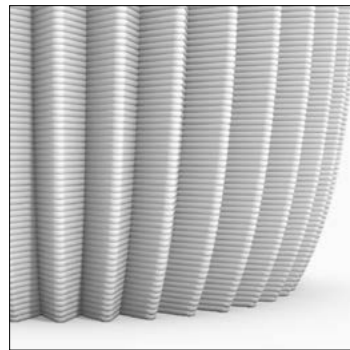

Available per direct

Product line

Knit

Halfpipe

Cannelure

Pleat

www.aectual.com/objects/puff-poufs

+ Pouf
Wrap . Knit
#111