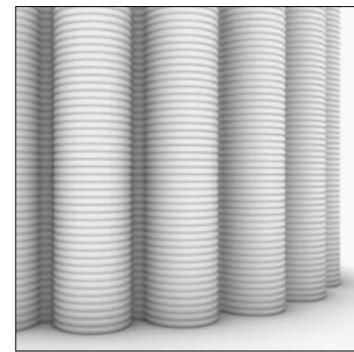

Available October 2022

Products

Pleat

Wave

Halfpipe

Cannelure

Knit

[+ www.aectual.com/objects/kami](http://www.aectual.com/objects/kami)