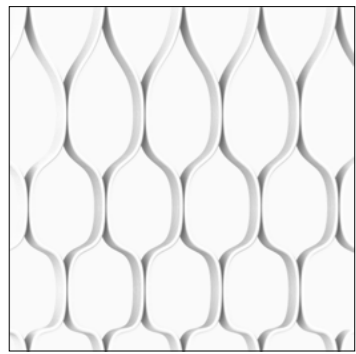

Mesh .

Partition screens, Window coverings

The Mesh . system consists of highly graphic, thin hanging partition screens with patterns that can change in size & shape. Configure the direction of the shape to create more dense or more open patterns. Use the system as a spatial solution to guide routing and atmosphere. The system is scalable to any area and available in your color of choice.

Product line

Curve