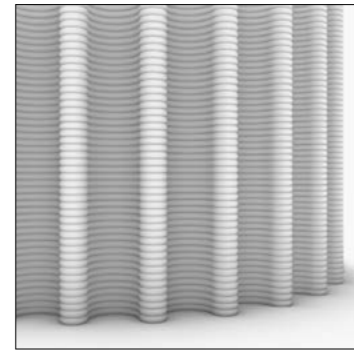

Connected Planters

Interiors

Connected Planters enable you to create playful strings of planters and vary in direction as well as height. Pick your favorite 'wrap' to finish the look.

Available end 2022

Products

Canelure

[+ www.aectual.com/objects/connected-planter](https://www.aectual.com/objects/connected-planter)

+ Planter
Connected . Pleat

+ Planter
Connected . Pleat