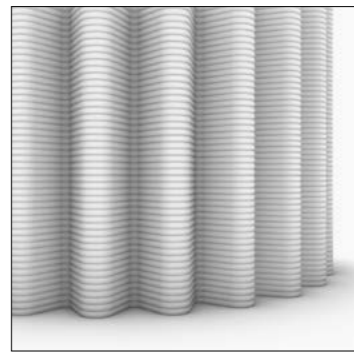

Available October 2022

Products

Pleat

Wave

Halfpipe

Cannelure

Knit

[+ www.aectual.com/objects/kami](http://www.aectual.com/objects/kami)