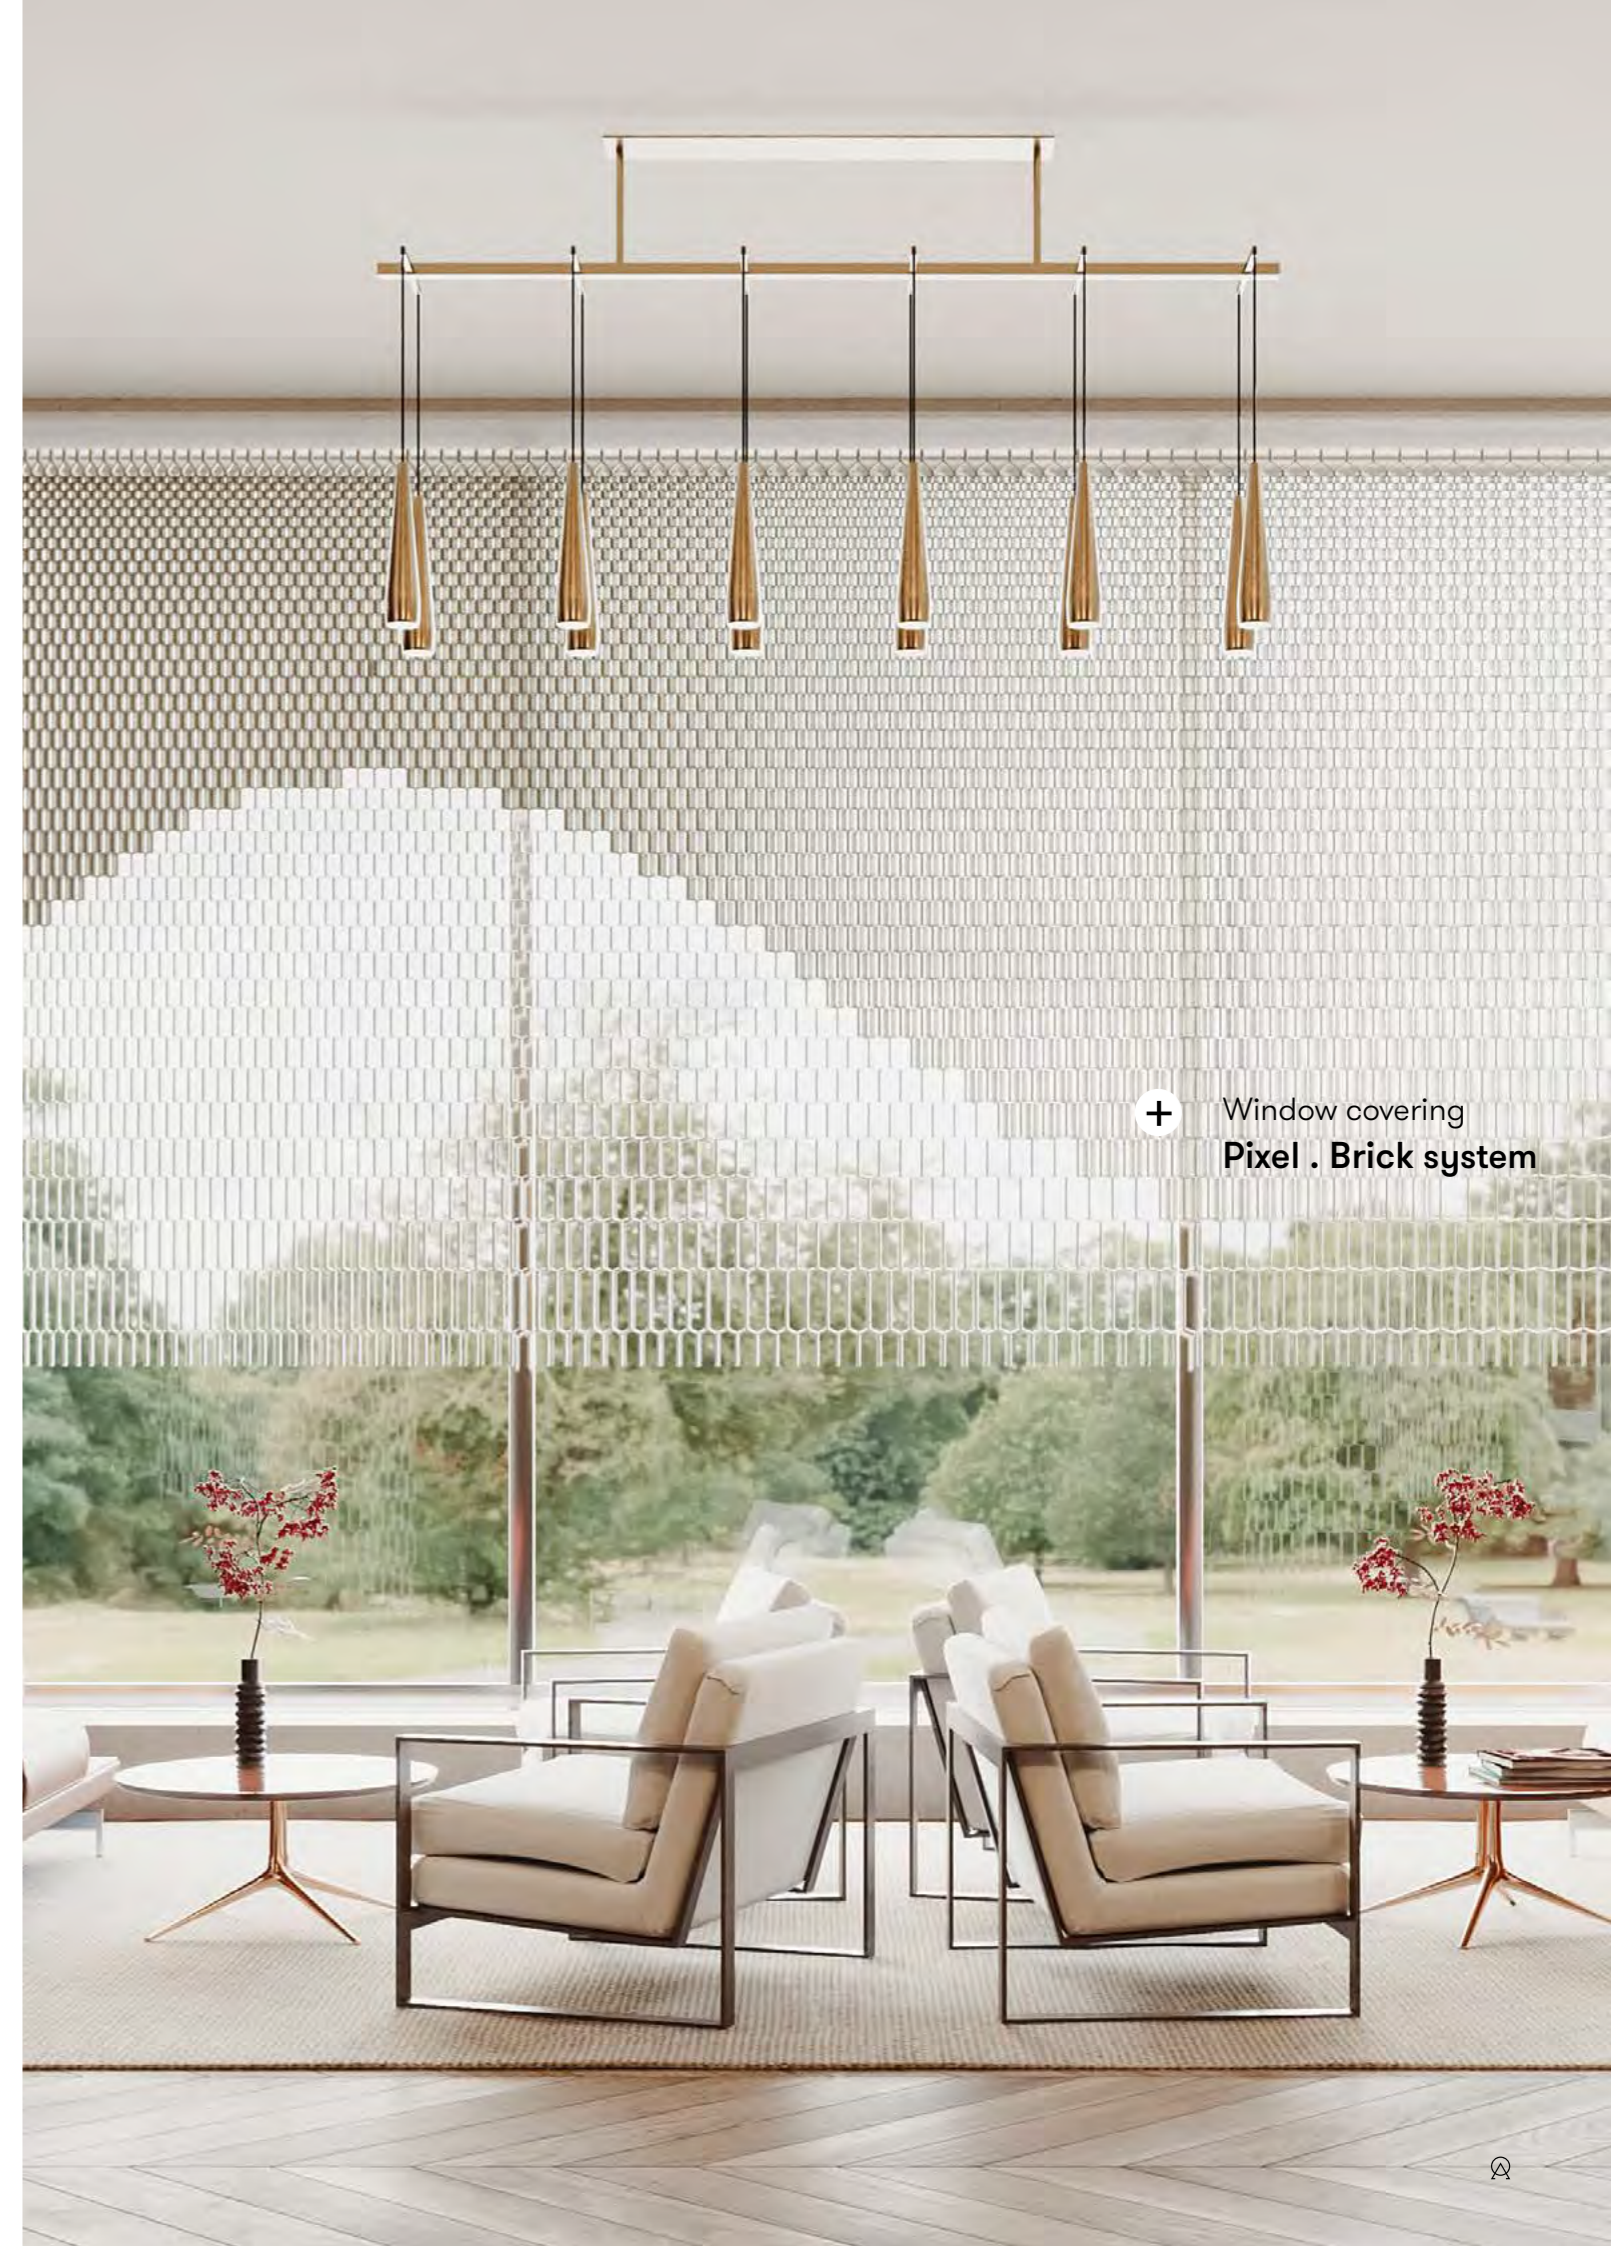

+ Window covering
Pixel . Brick system