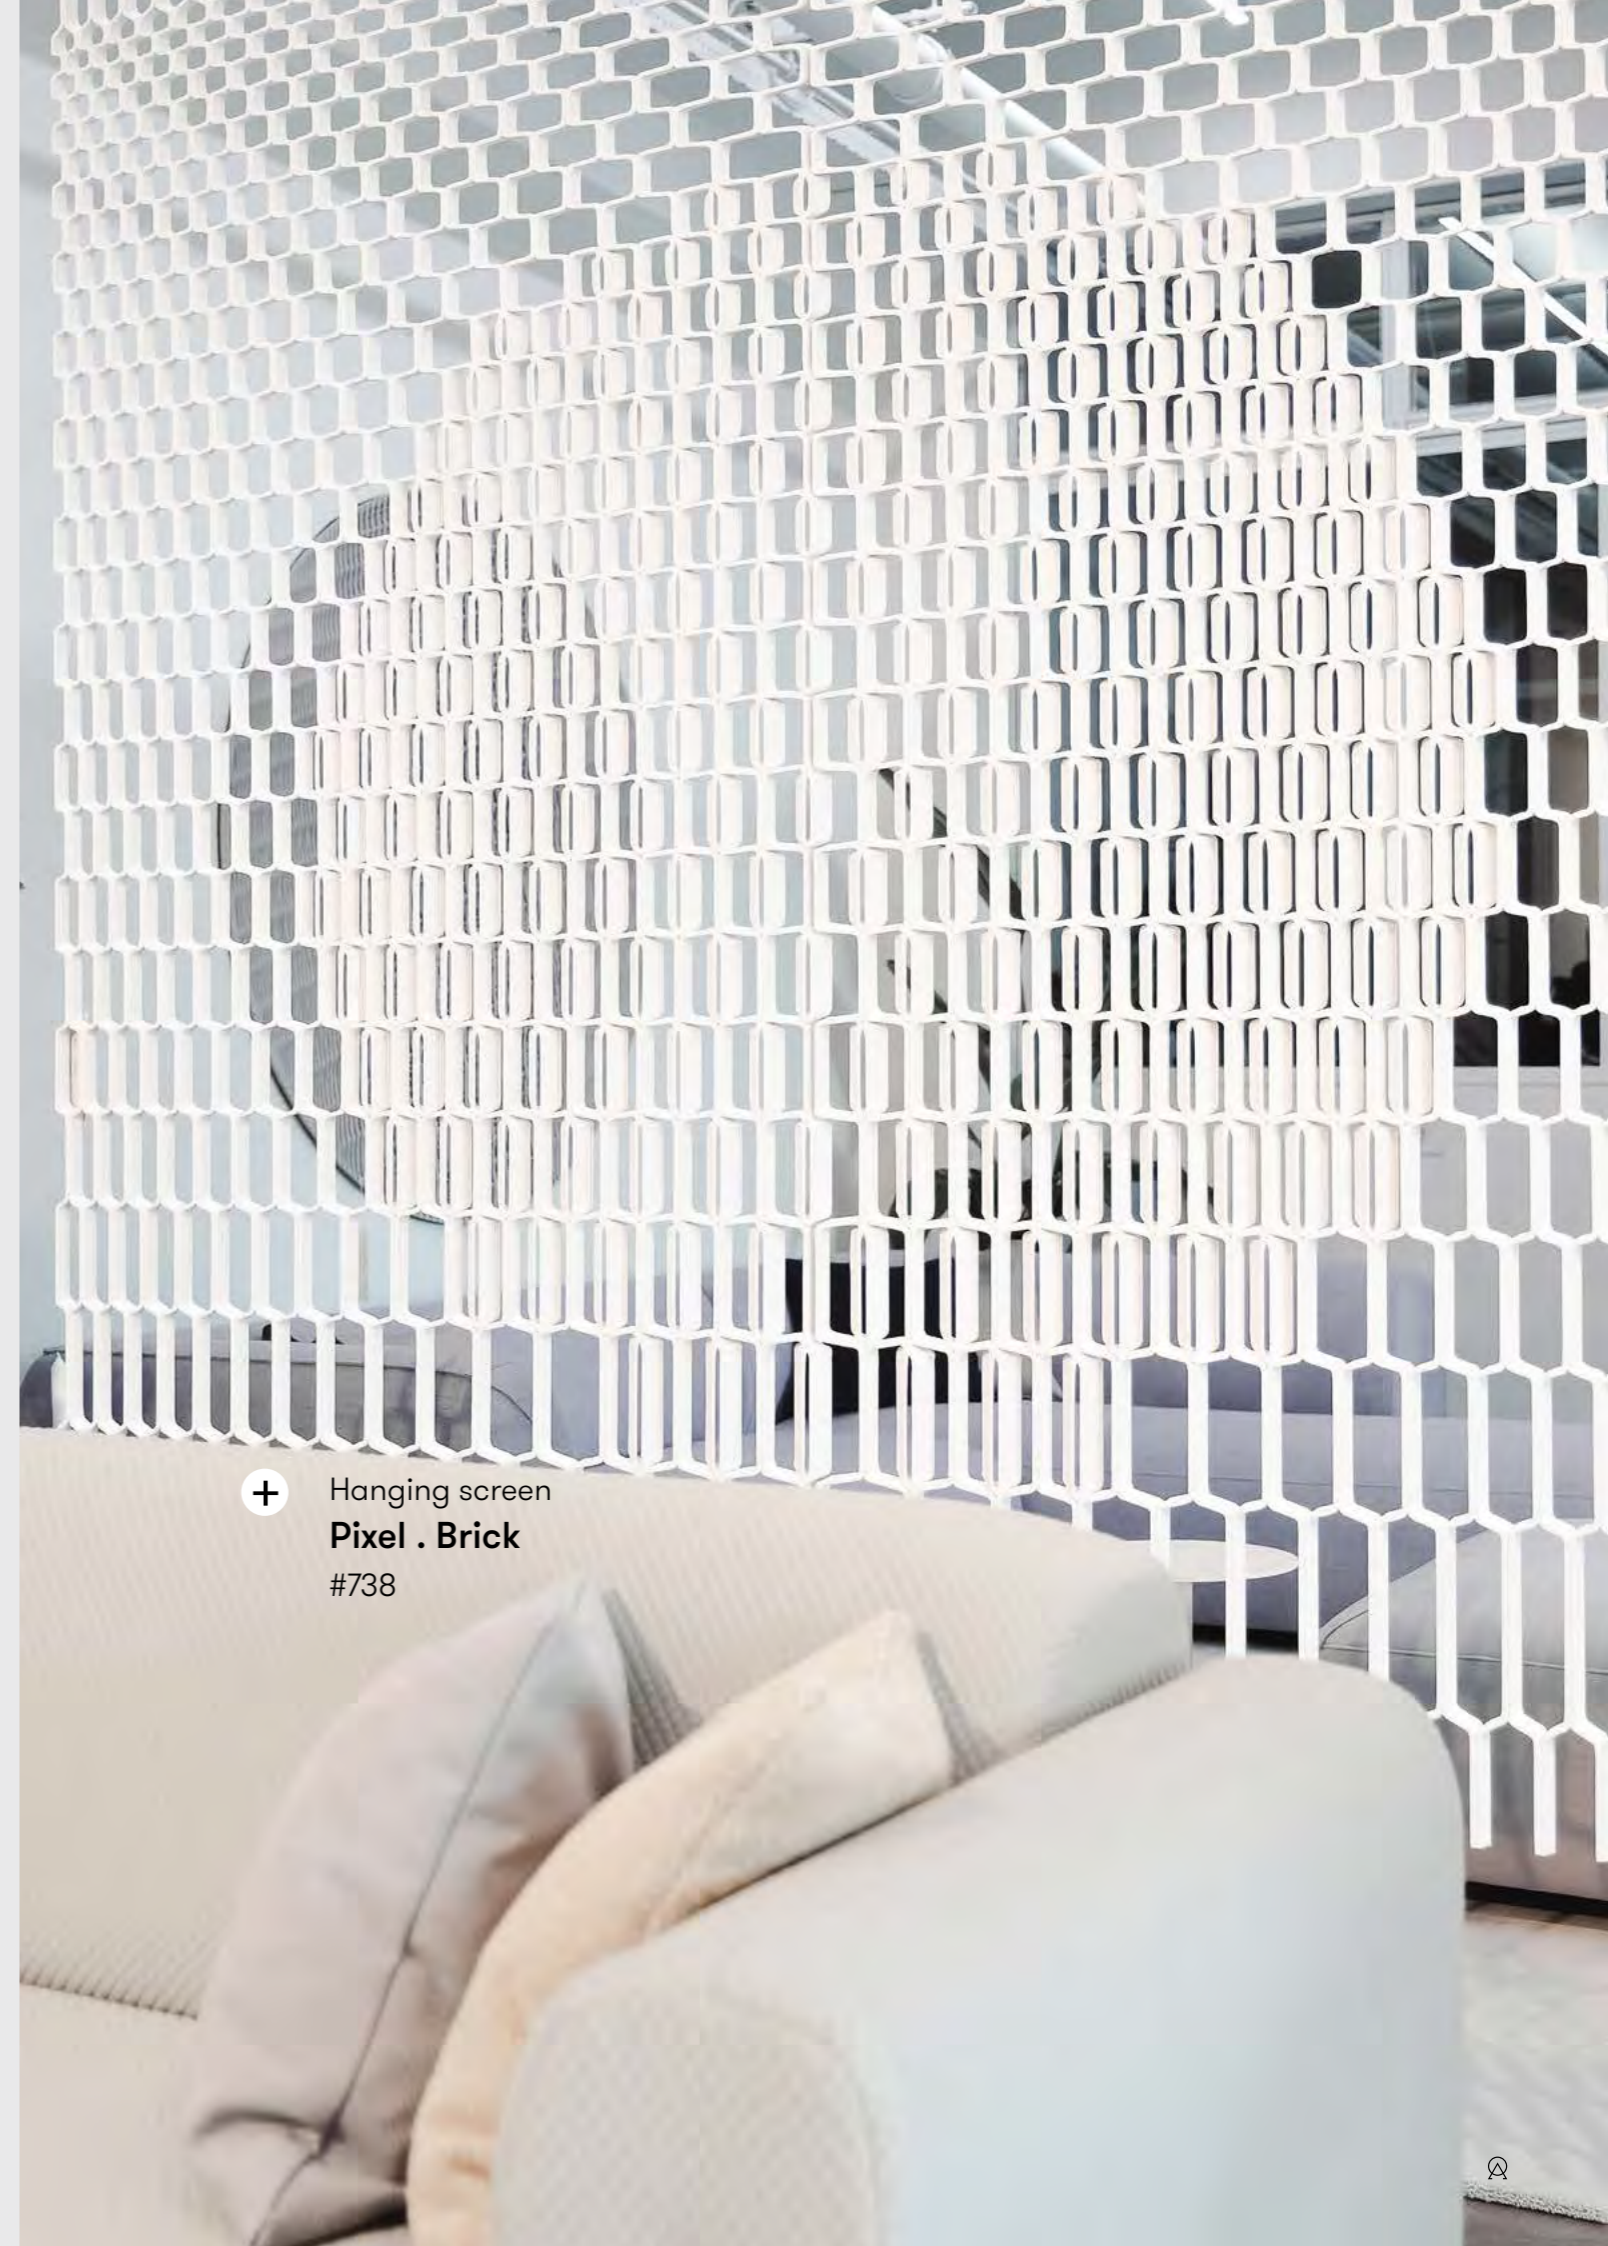

Screen systems & privacy solutions

Hanging screens

Products: Pixel, Weave, Origami, Mesh, Crochet

Standing screens

Products: Gradient, Freeline

Desk screens

Products: Origami, Pixel, Gradient, Mesh

Window screens

Products: Gradient, Pixel, Freeline

+ www.aectual.com/categories/partition-and-privacy-screens

+ Hanging screen
Pixel . Brick
#738