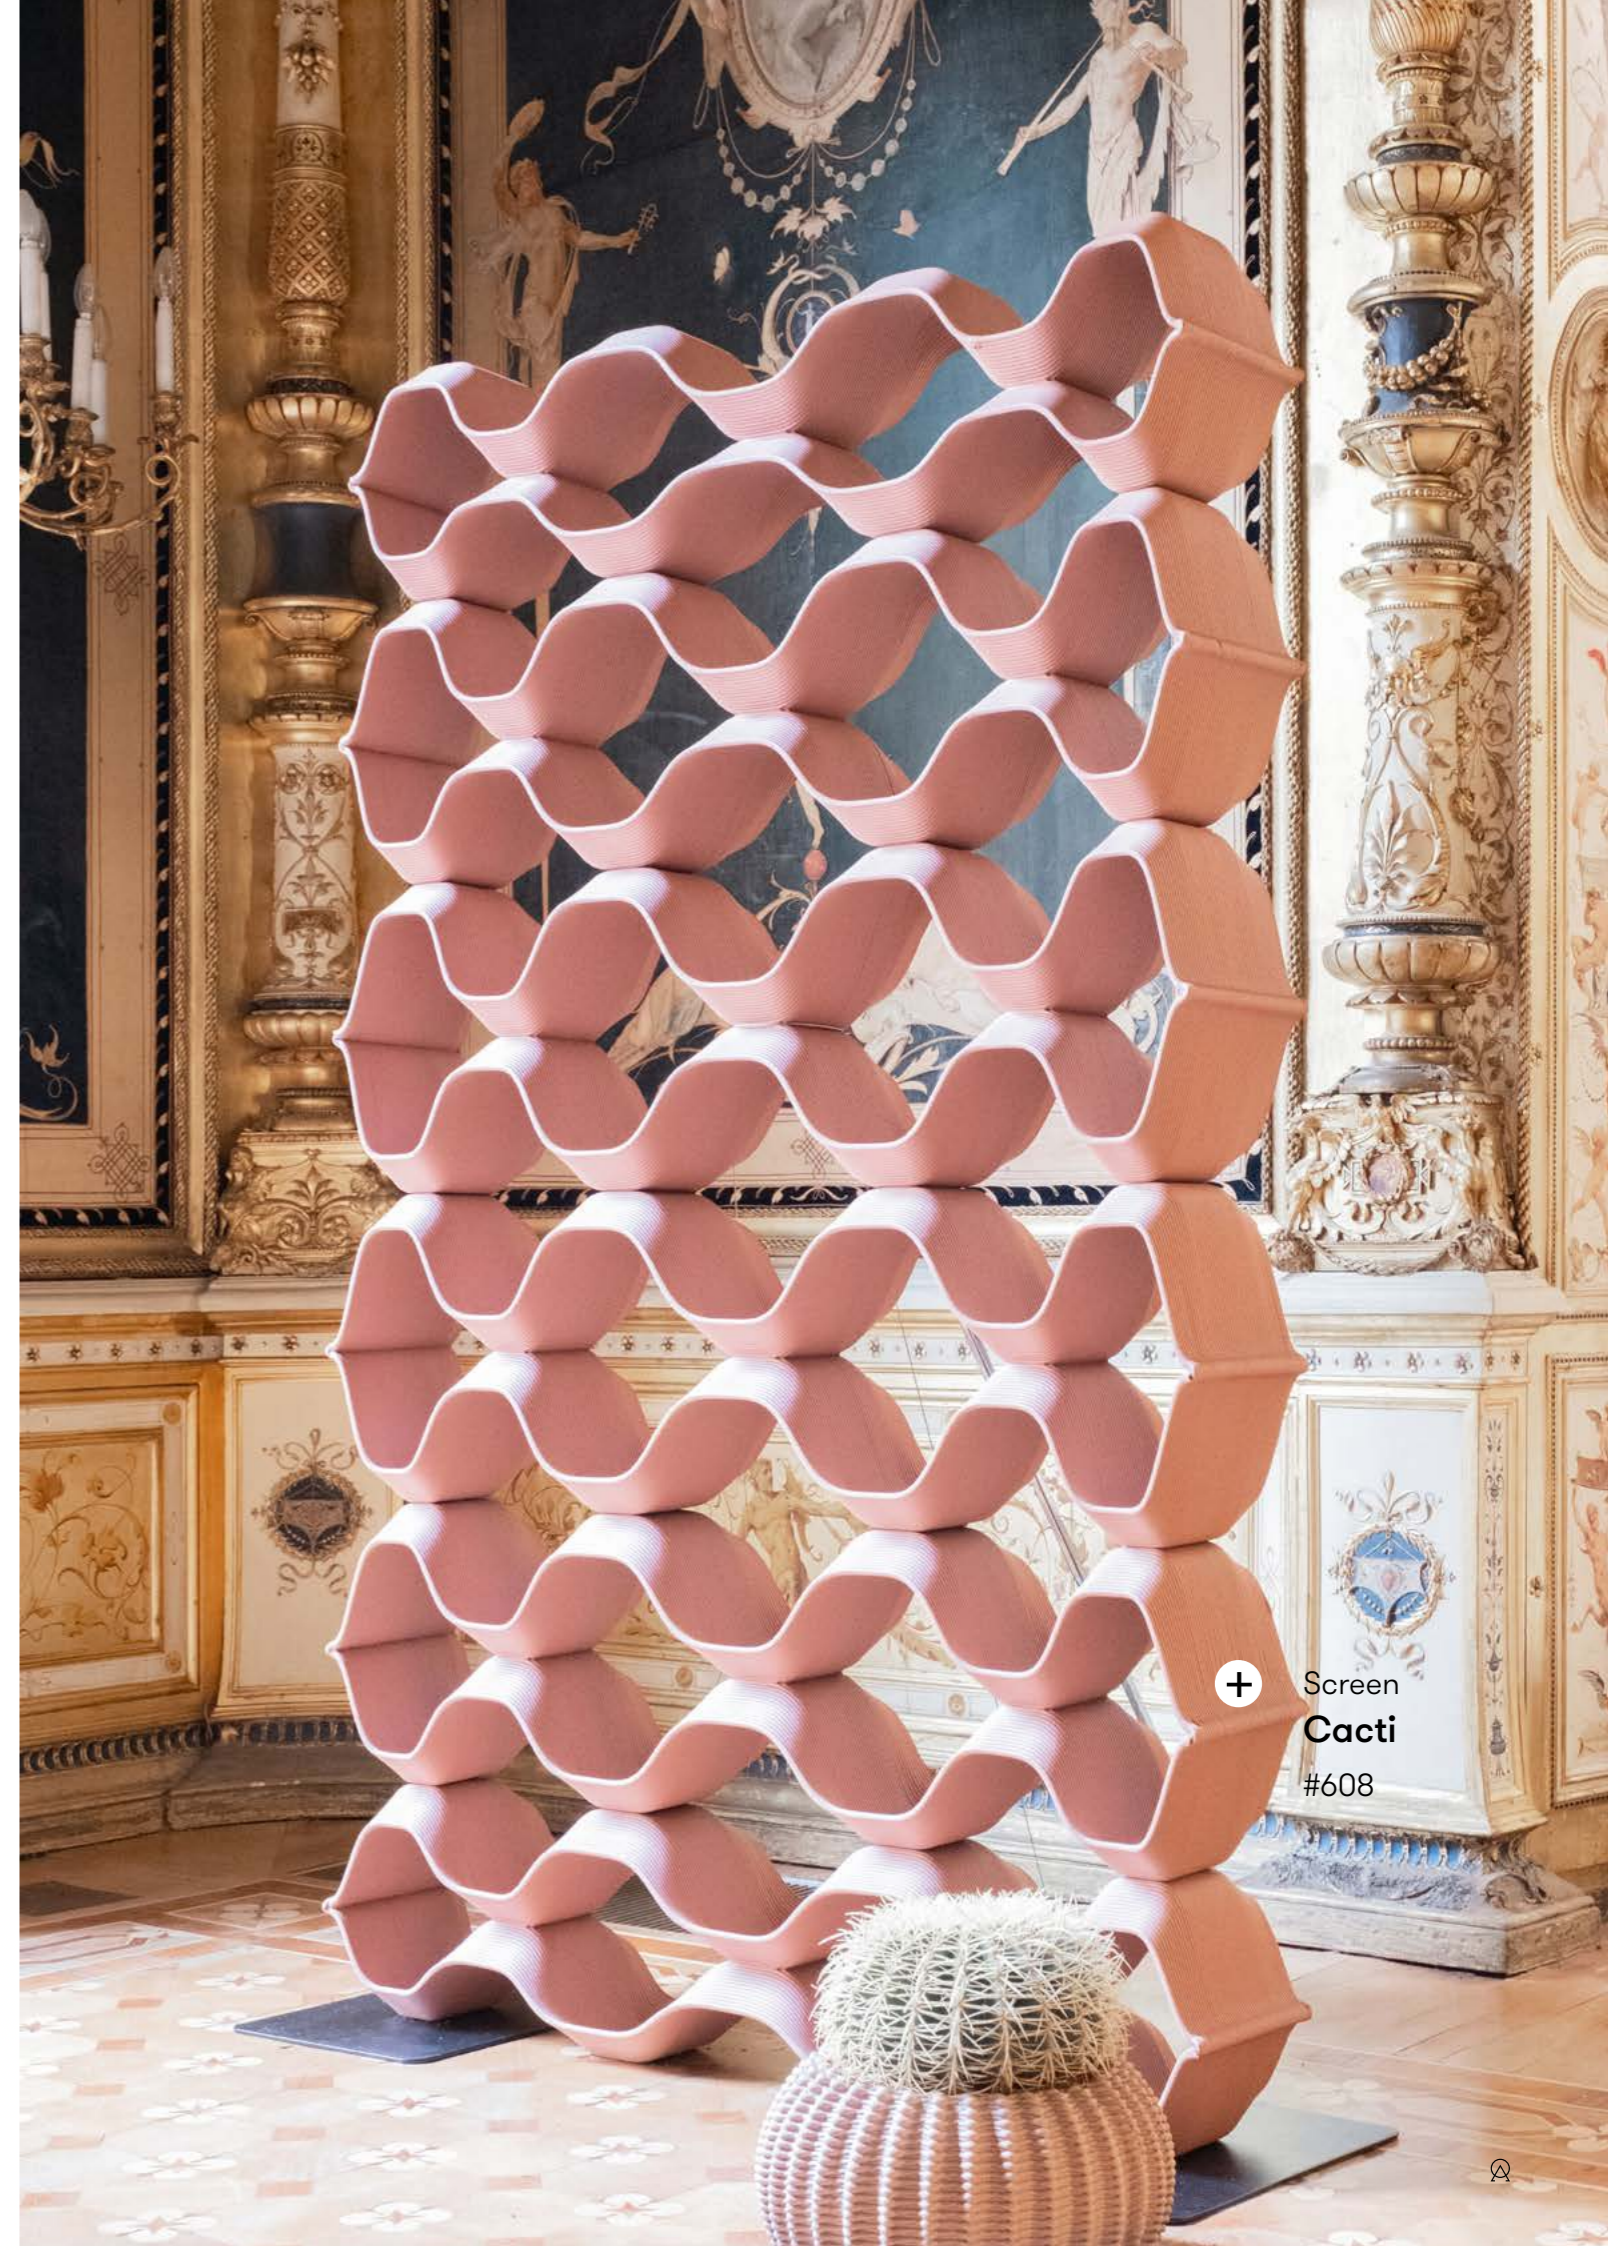

+ Screen
Cacti
#608