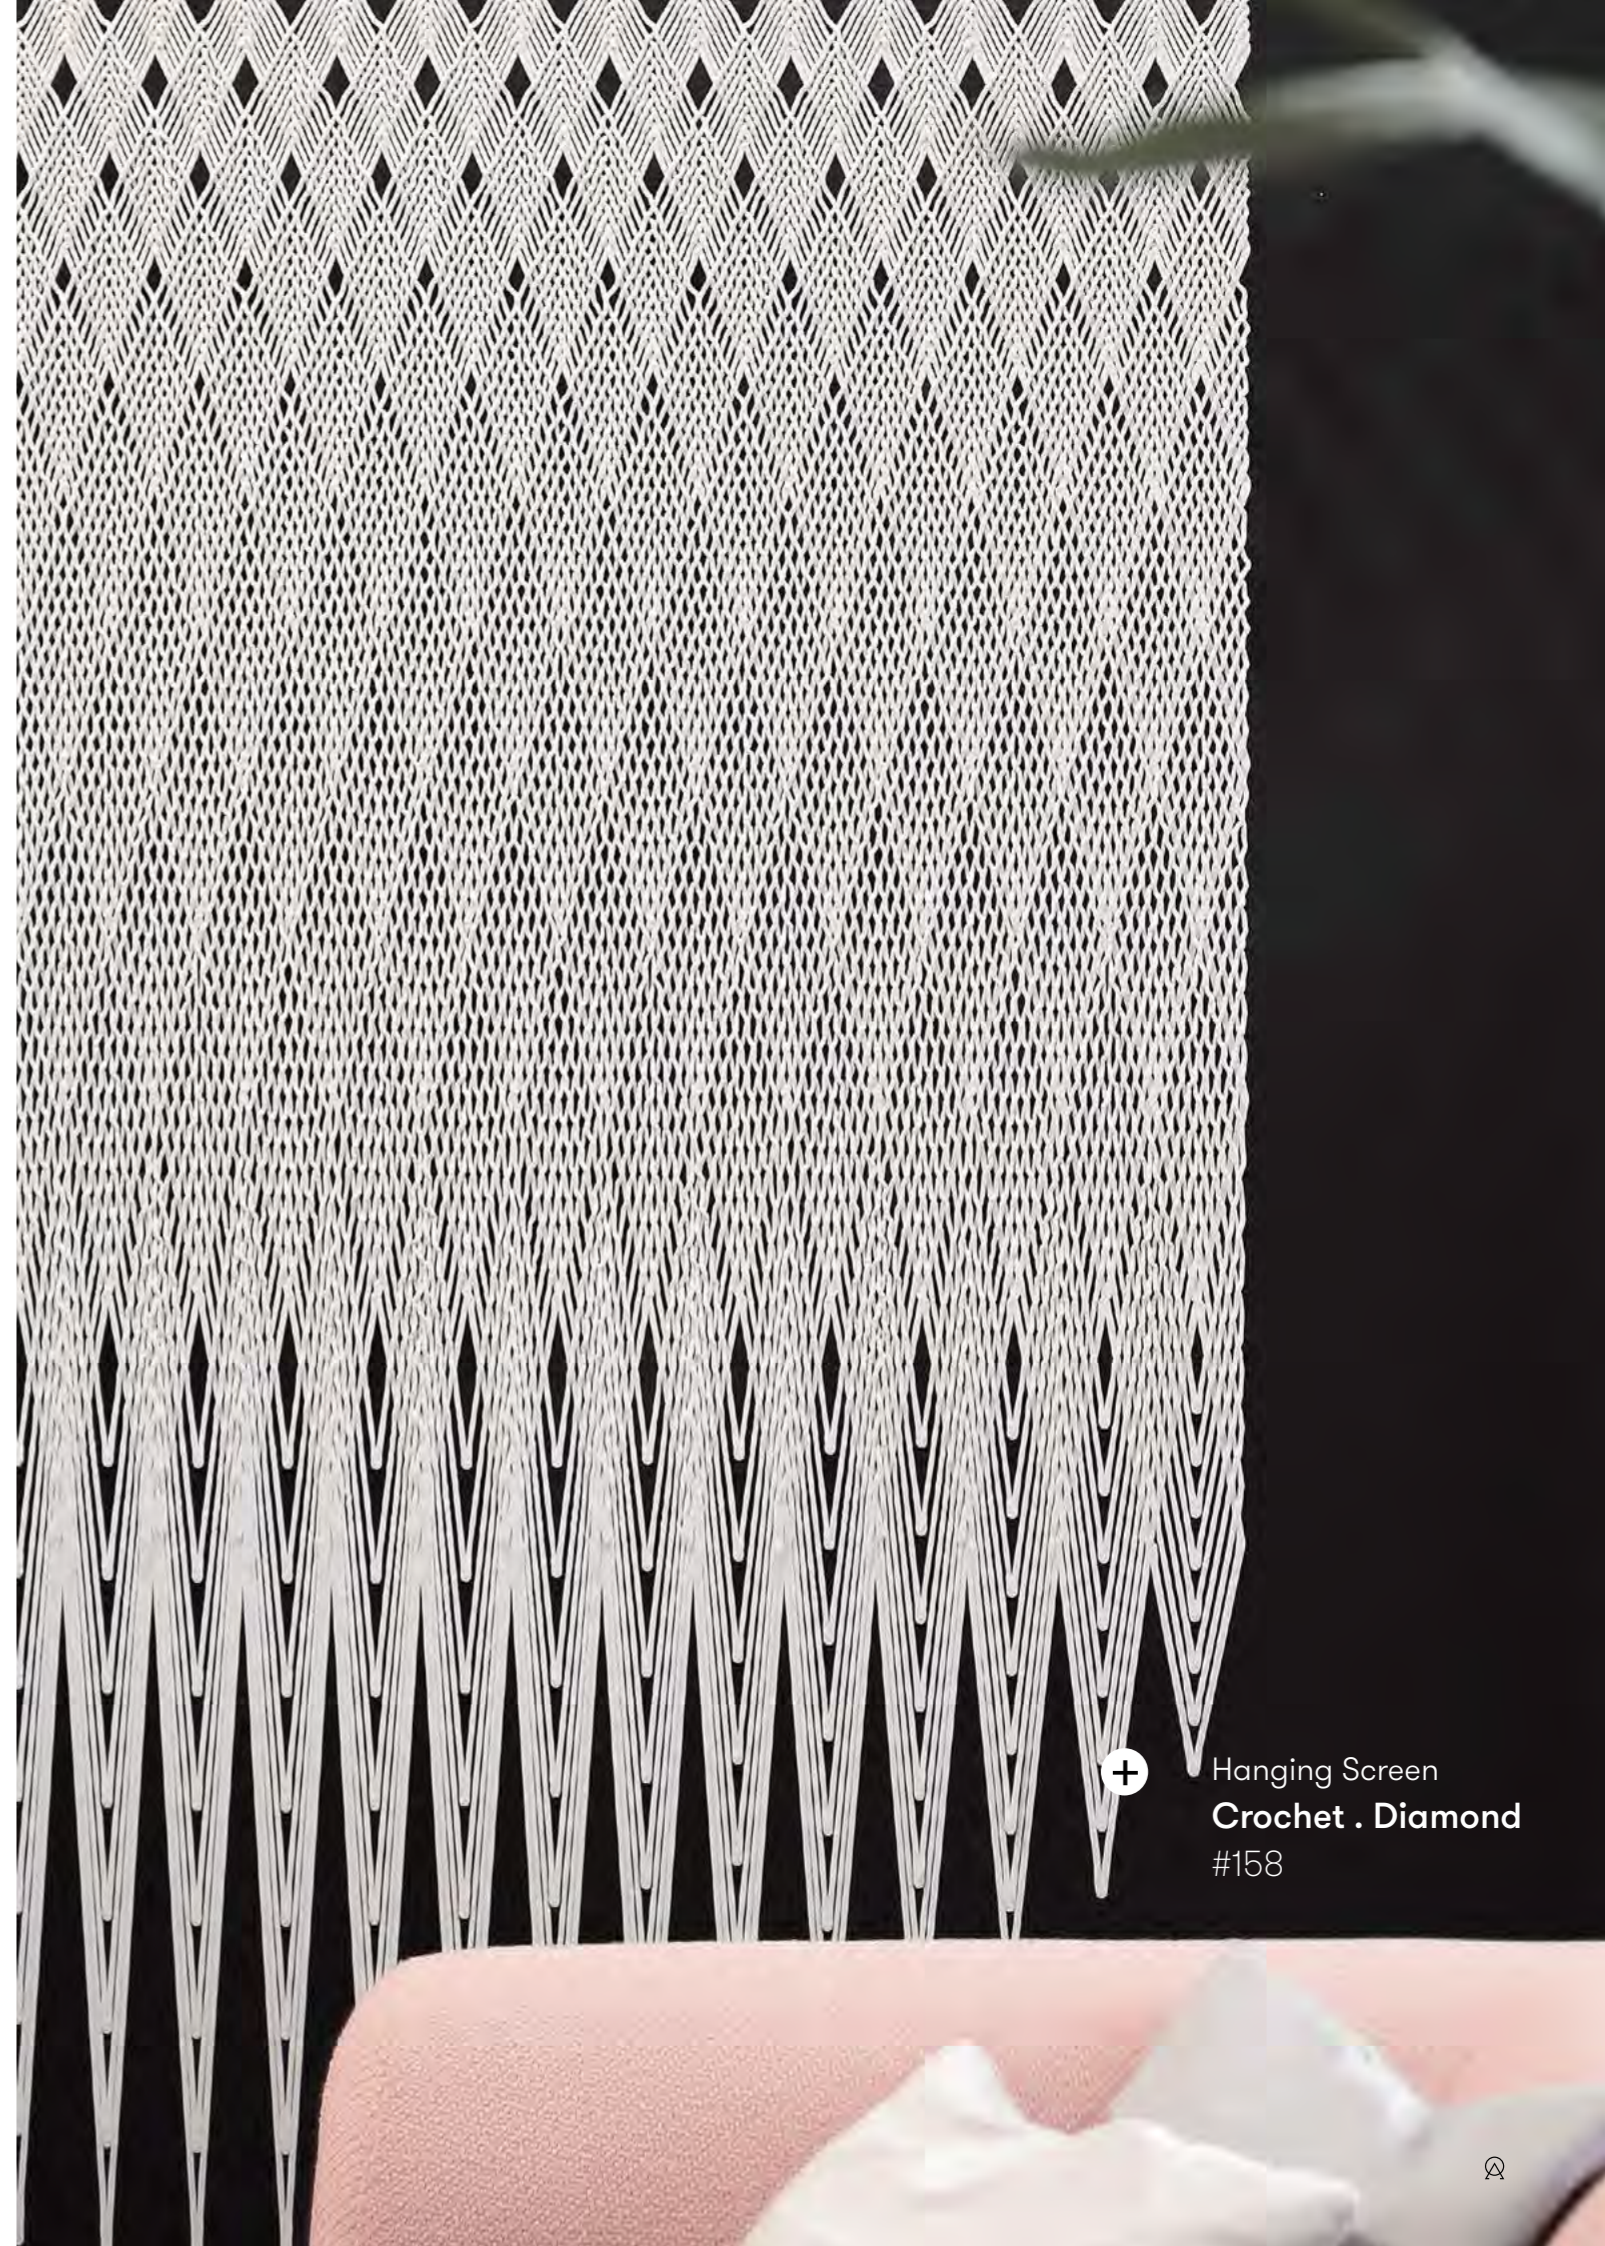

Hanging Screen
Crochet . Diamond
#158