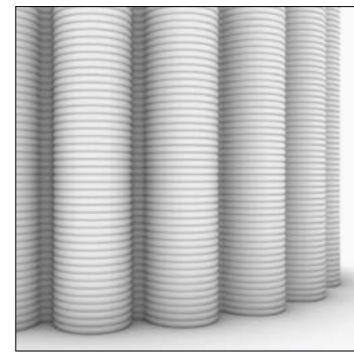

Column Planters

Interiors

Column Planters elevate every plant to become an iconic part of a space. Suddenly small plants can make a tree-like impression! Vary with several planters in height to create the perfect green addition to a space. Combine with our Wrap . system to match exactly with the textures of your walls.

Products

Halfpipe

[+ www.aectual.com/objects/column-planter](https://www.aectual.com/objects/column-planter)