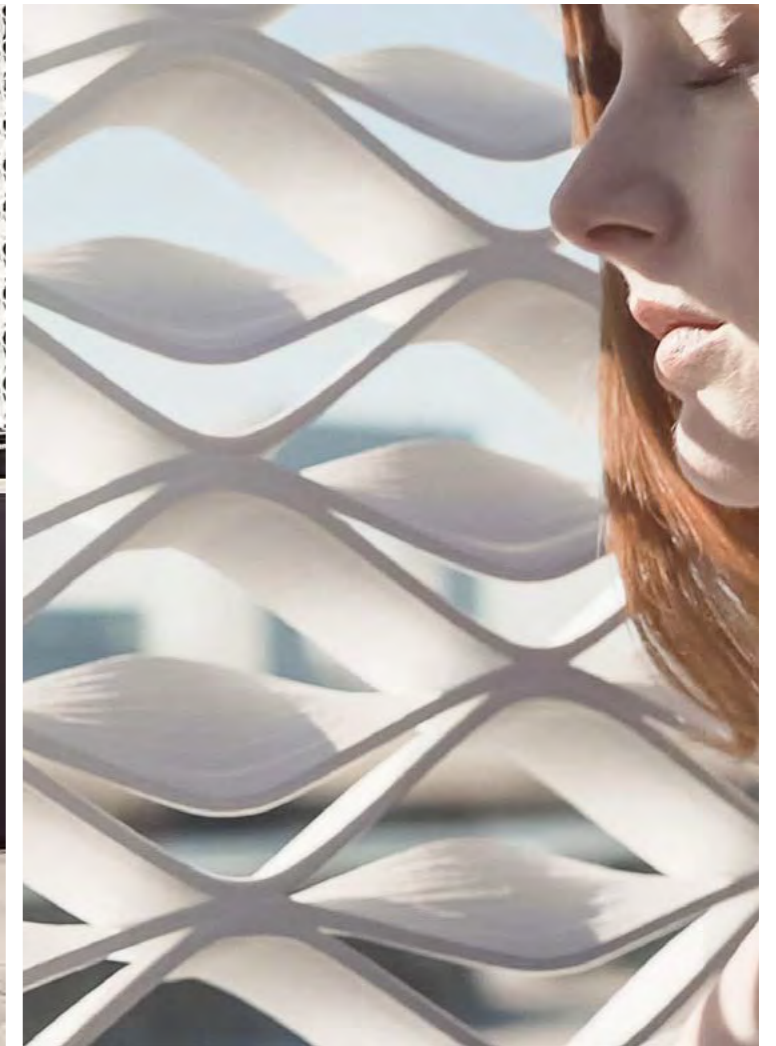

+ Window & meeting room covering
Gradient . Curve system
Edge Technology Amsterdam