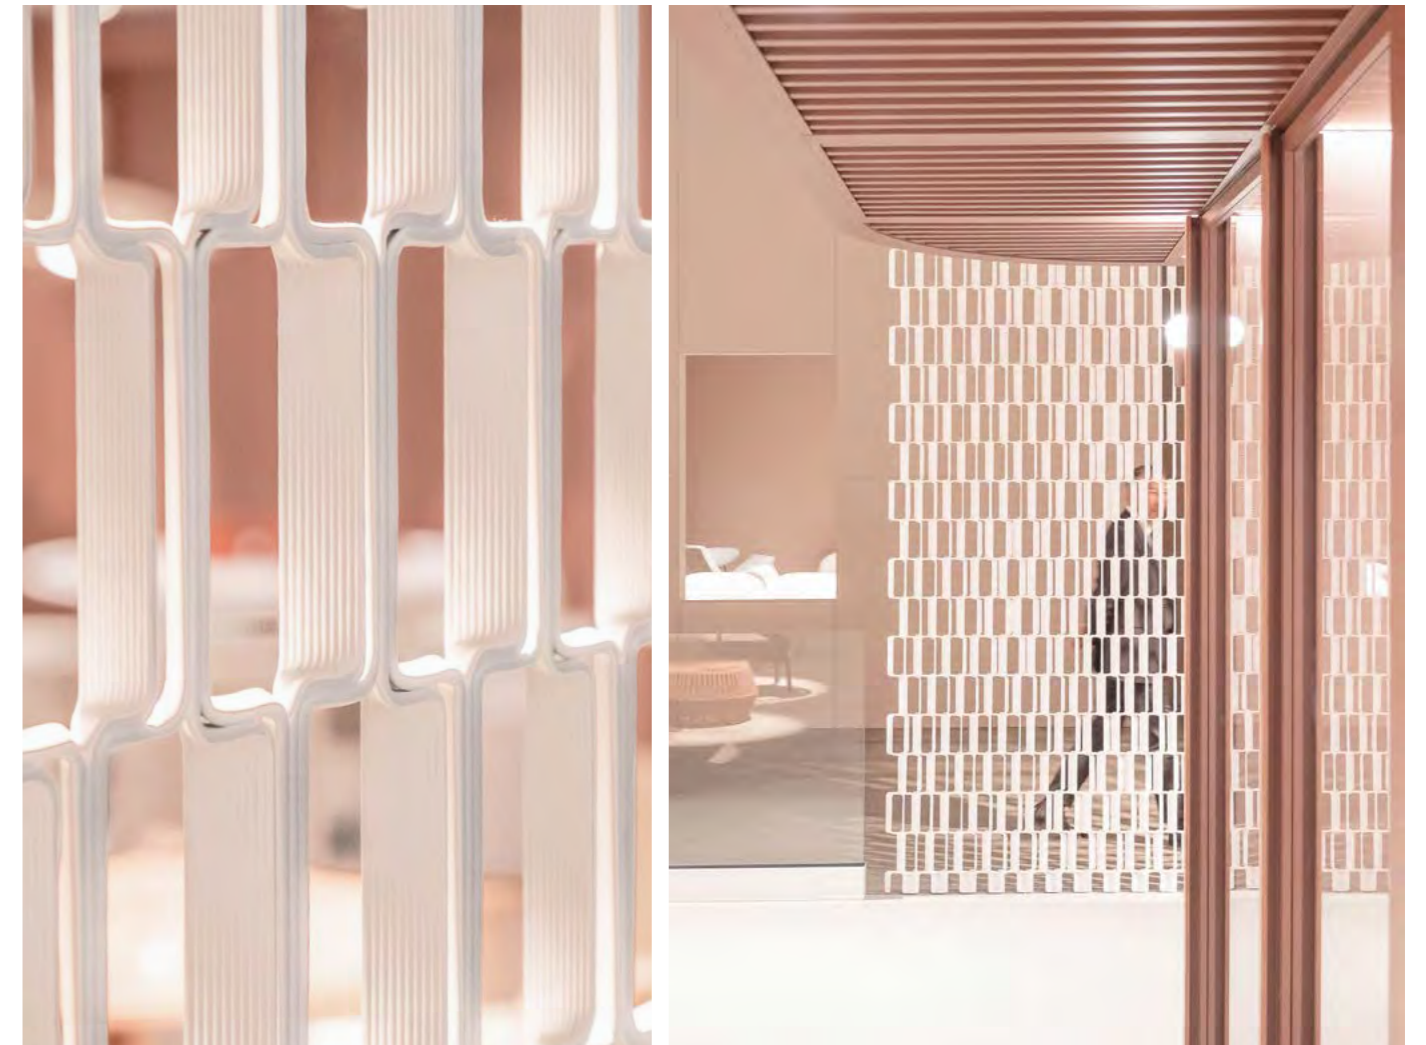

+ Partition screens
Gradient . Nazka system
by Patricia Urquiola for Kettal

Mesh .

Partition screens, Window coverings

The Mesh . system consists of highly graphic, thin hanging partition screens with patterns that can change in size & shape. Configure the direction of the shape to create more dense or more open patterns. Use the system as a spatial solution to guide routing and atmosphere. The system is scalable to any area and available in your color of choice.