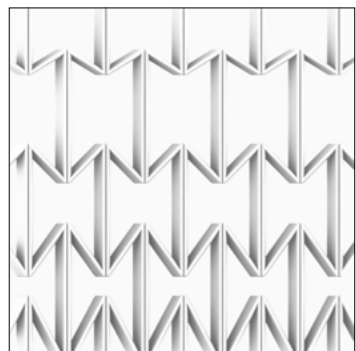

Mesh .

Partition screens, Window coverings

The Mesh . system consists of highly graphic, thin hanging partition screens with patterns that can change in size & shape. Configure the direction of the shape to create more dense or more open patterns. Use the system as a spatial solution to guide routing and atmosphere. The system is scalable to any area and available in your color of choice.

Product line

Butterfly

[+ www.aectual.com/systems/mesh-curve](http://www.aectual.com/systems/mesh-curve)