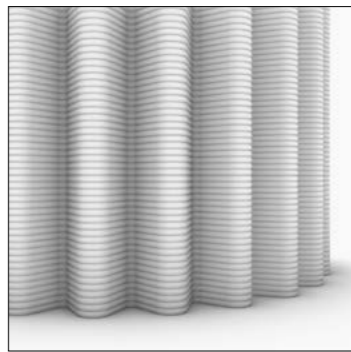

Boxy Planters

Interiors

Boxy Planters bring volume for plants in your space. They come in a rectangular or chamfered shape, size s, m, l, xl. Inside the Boxy's are smaller pots, allowing easy plant maintenance. Add the 'wrap' of your choice to match your walls, or combine several Boxy's with different wraps for a playful effect.

Products

Wave

[+ www.aectual.com/objects/boxy-planter](https://www.aectual.com/objects/boxy-planter)

Planter
Boxy . Halfpipe