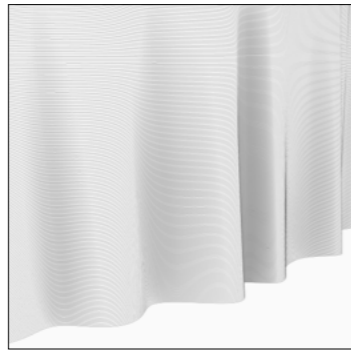

Drape

www.aectual.com/systems/block