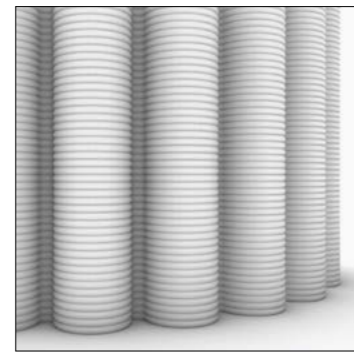

Boxy Planters

Interiors

Boxy Planters bring volume for plants in your space. They come in a rectangular or chamfered shape, size s, m, l, xl. Inside the Boxy's are smaller pots, allowing easy plant maintenance. Add the 'wrap' of your choice to match your walls, or combine several Boxy's with different wraps for a playful effect.

Products

Halfpipe

[+ www.aectual.com/objects/boxy-planter](https://www.aectual.com/objects/boxy-planter)

Planter
Boxy . Halfpipe