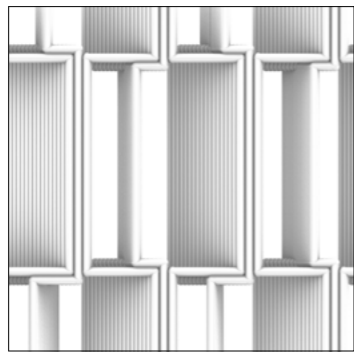

Gradient .

Screens, Window coverings, Wall panels, Furniture panels, Outdoor canopies

The Gradient system plays with light & privacy through adaptive patterns that gradually open and close. Every cell in this product has a louvre that can be positioned at an exact angle. This allows you to create bespoke graphic and brand designs, precise sun shading, and play with privacy. Use it as hanging screens to provide tailored shade in front of windows, or self-standing room divider. Scalable to every area size and available in your color of choice.

Product line

Nazka

www.aectual.com/systems/gradient-curve

Window covering
Gradient . Curve system