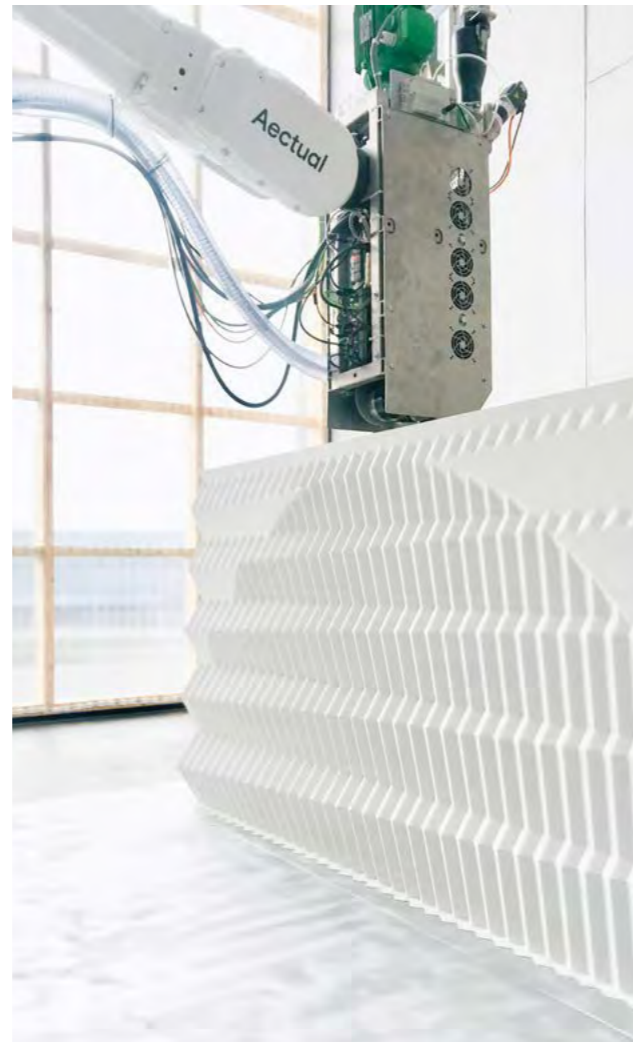

+ Sunroof
Gradient . by House of DUS
For Dutch Government

+ Temporary facade cladding
Wrap . Cannelure
For 100 year Bauhaus, Germany travels